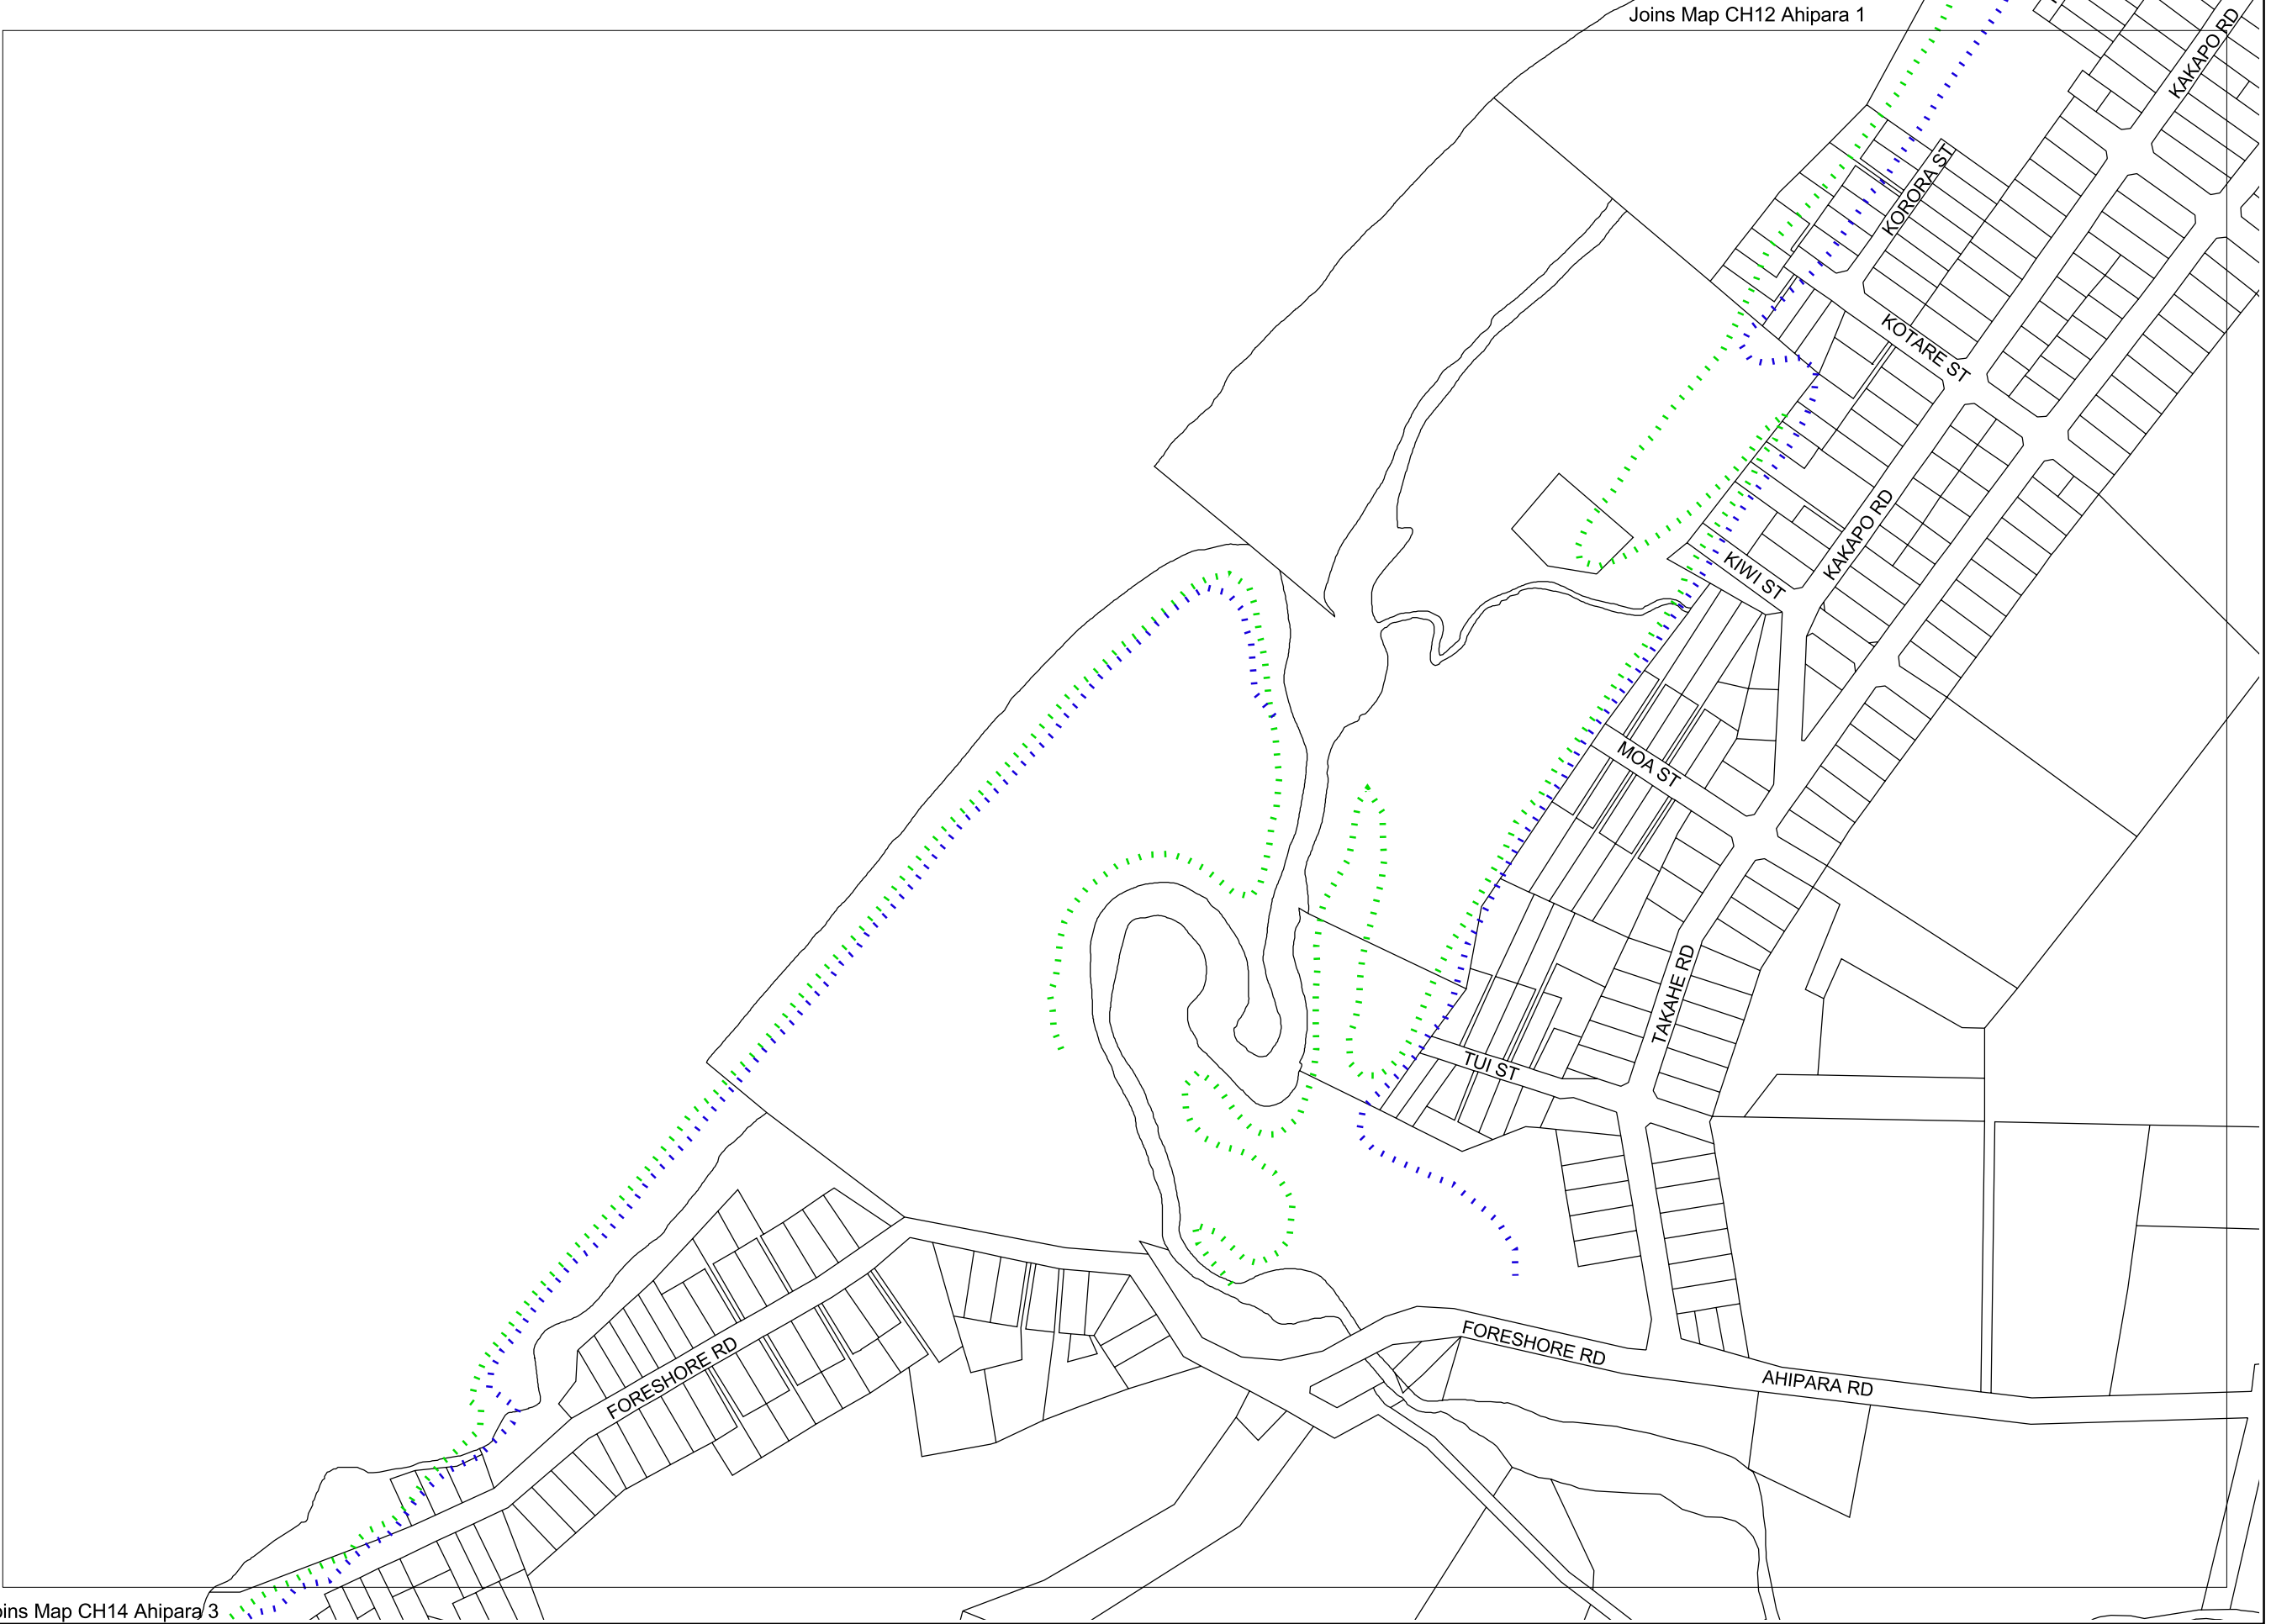

Joins Map CH12 Ahipara 1

Legend
Coastal Hazard 1
Coastal Hazard 2

INZs DCDB Digital Licence No AK35011 Crown Copyright Reserved September 2007

Joins Map CH14 Ahipara 3

Map CH13
AHIPARA 2

Far North District Plan - Coastal Hazard Maps

DISCLAIMER

Considerable care has been taken to avoid errors and omissions, and the latest information has been included in these District Plan maps. However, even with the greatest care inaccuracies may occur and therefore the Far North District Council cannot accept any responsibility for such errors and omissions.