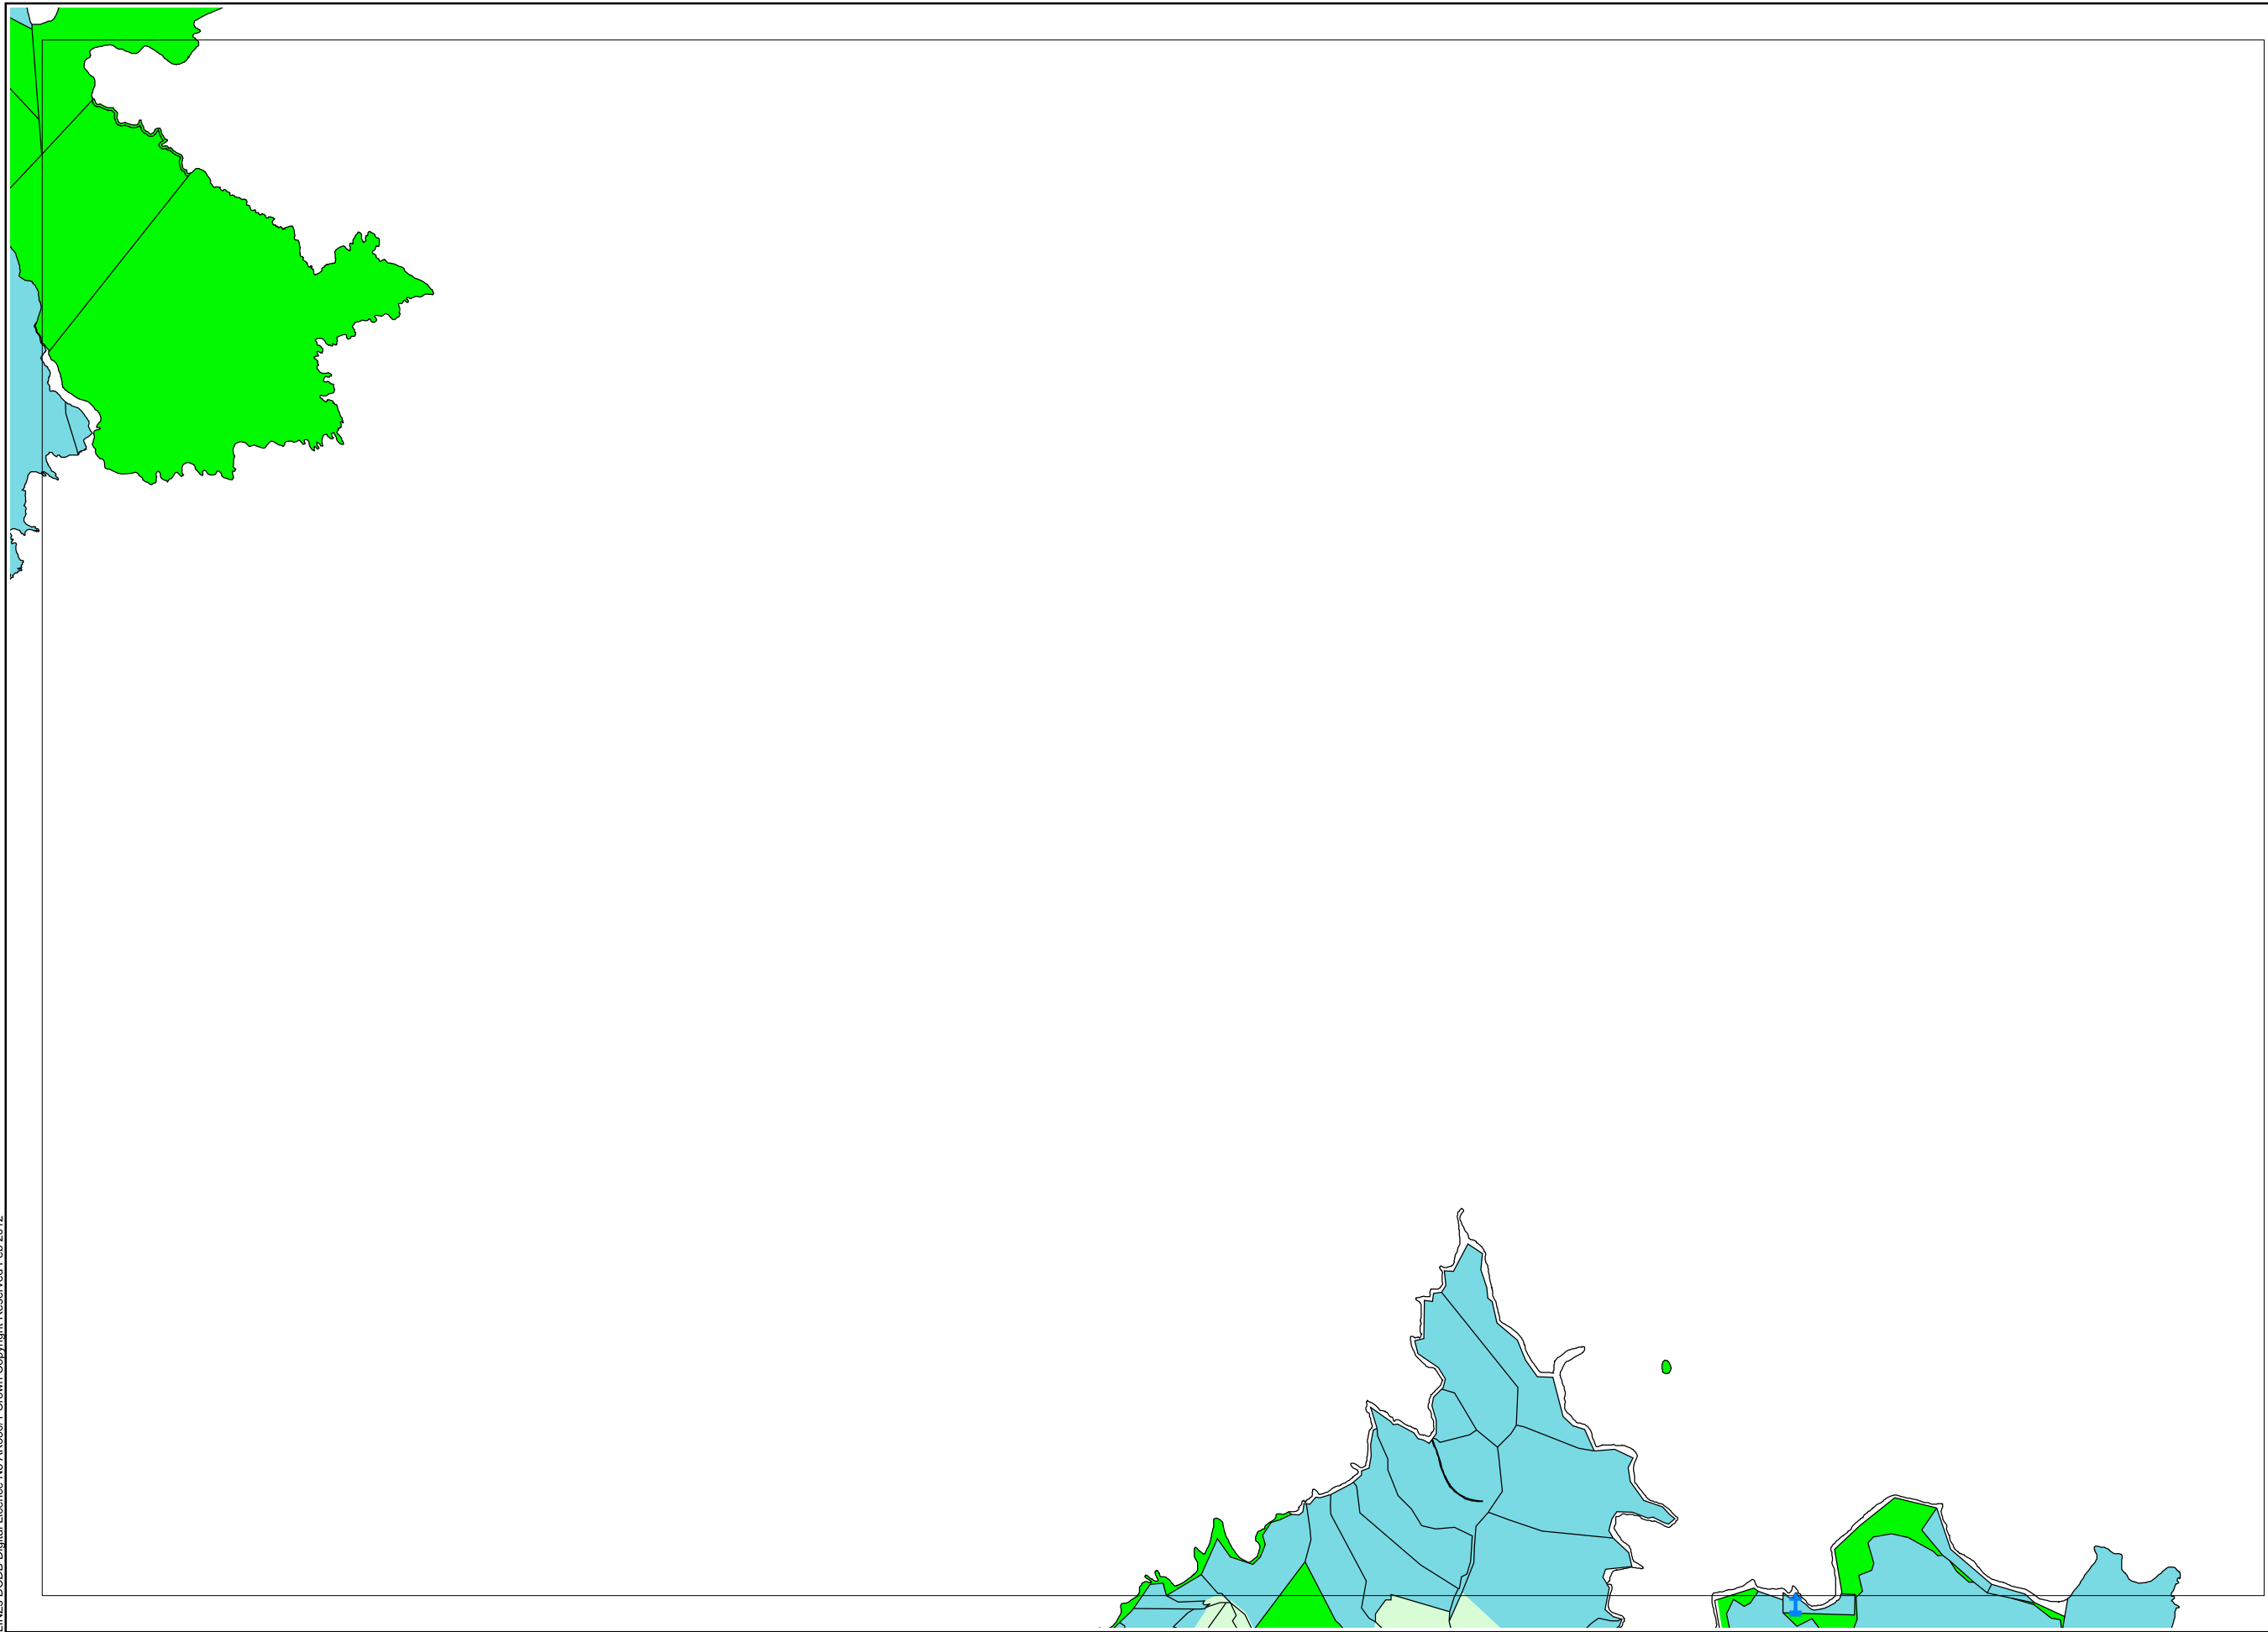

LINZs DCDB Digital Licence No AK350/1 Crown Copyright Reserved Feb 2012

- Zone**
- Conservation
  - General Coastal
  - Lakes and Rivers
  - Rural Production
  - Road
  - Coastal Marine
  - † Cemetery

Note :-  
Roads carry the same zoning as the adjoining land. If a boundary between zones follows a road, the zone boundary is located on the centreline of the formed road, or where unformed, the centreline of the legal road

Map Index

**Map 12**

# Far North District Plan - Zone Maps

**DISCLAIMER**  
Considerable care has been taken to avoid errors and omissions, and the latest information has been included in these District Plan maps. However, even with the greatest care inaccuracies may occur and therefore the Far North District Council cannot accept any responsibility for such errors and omissions.