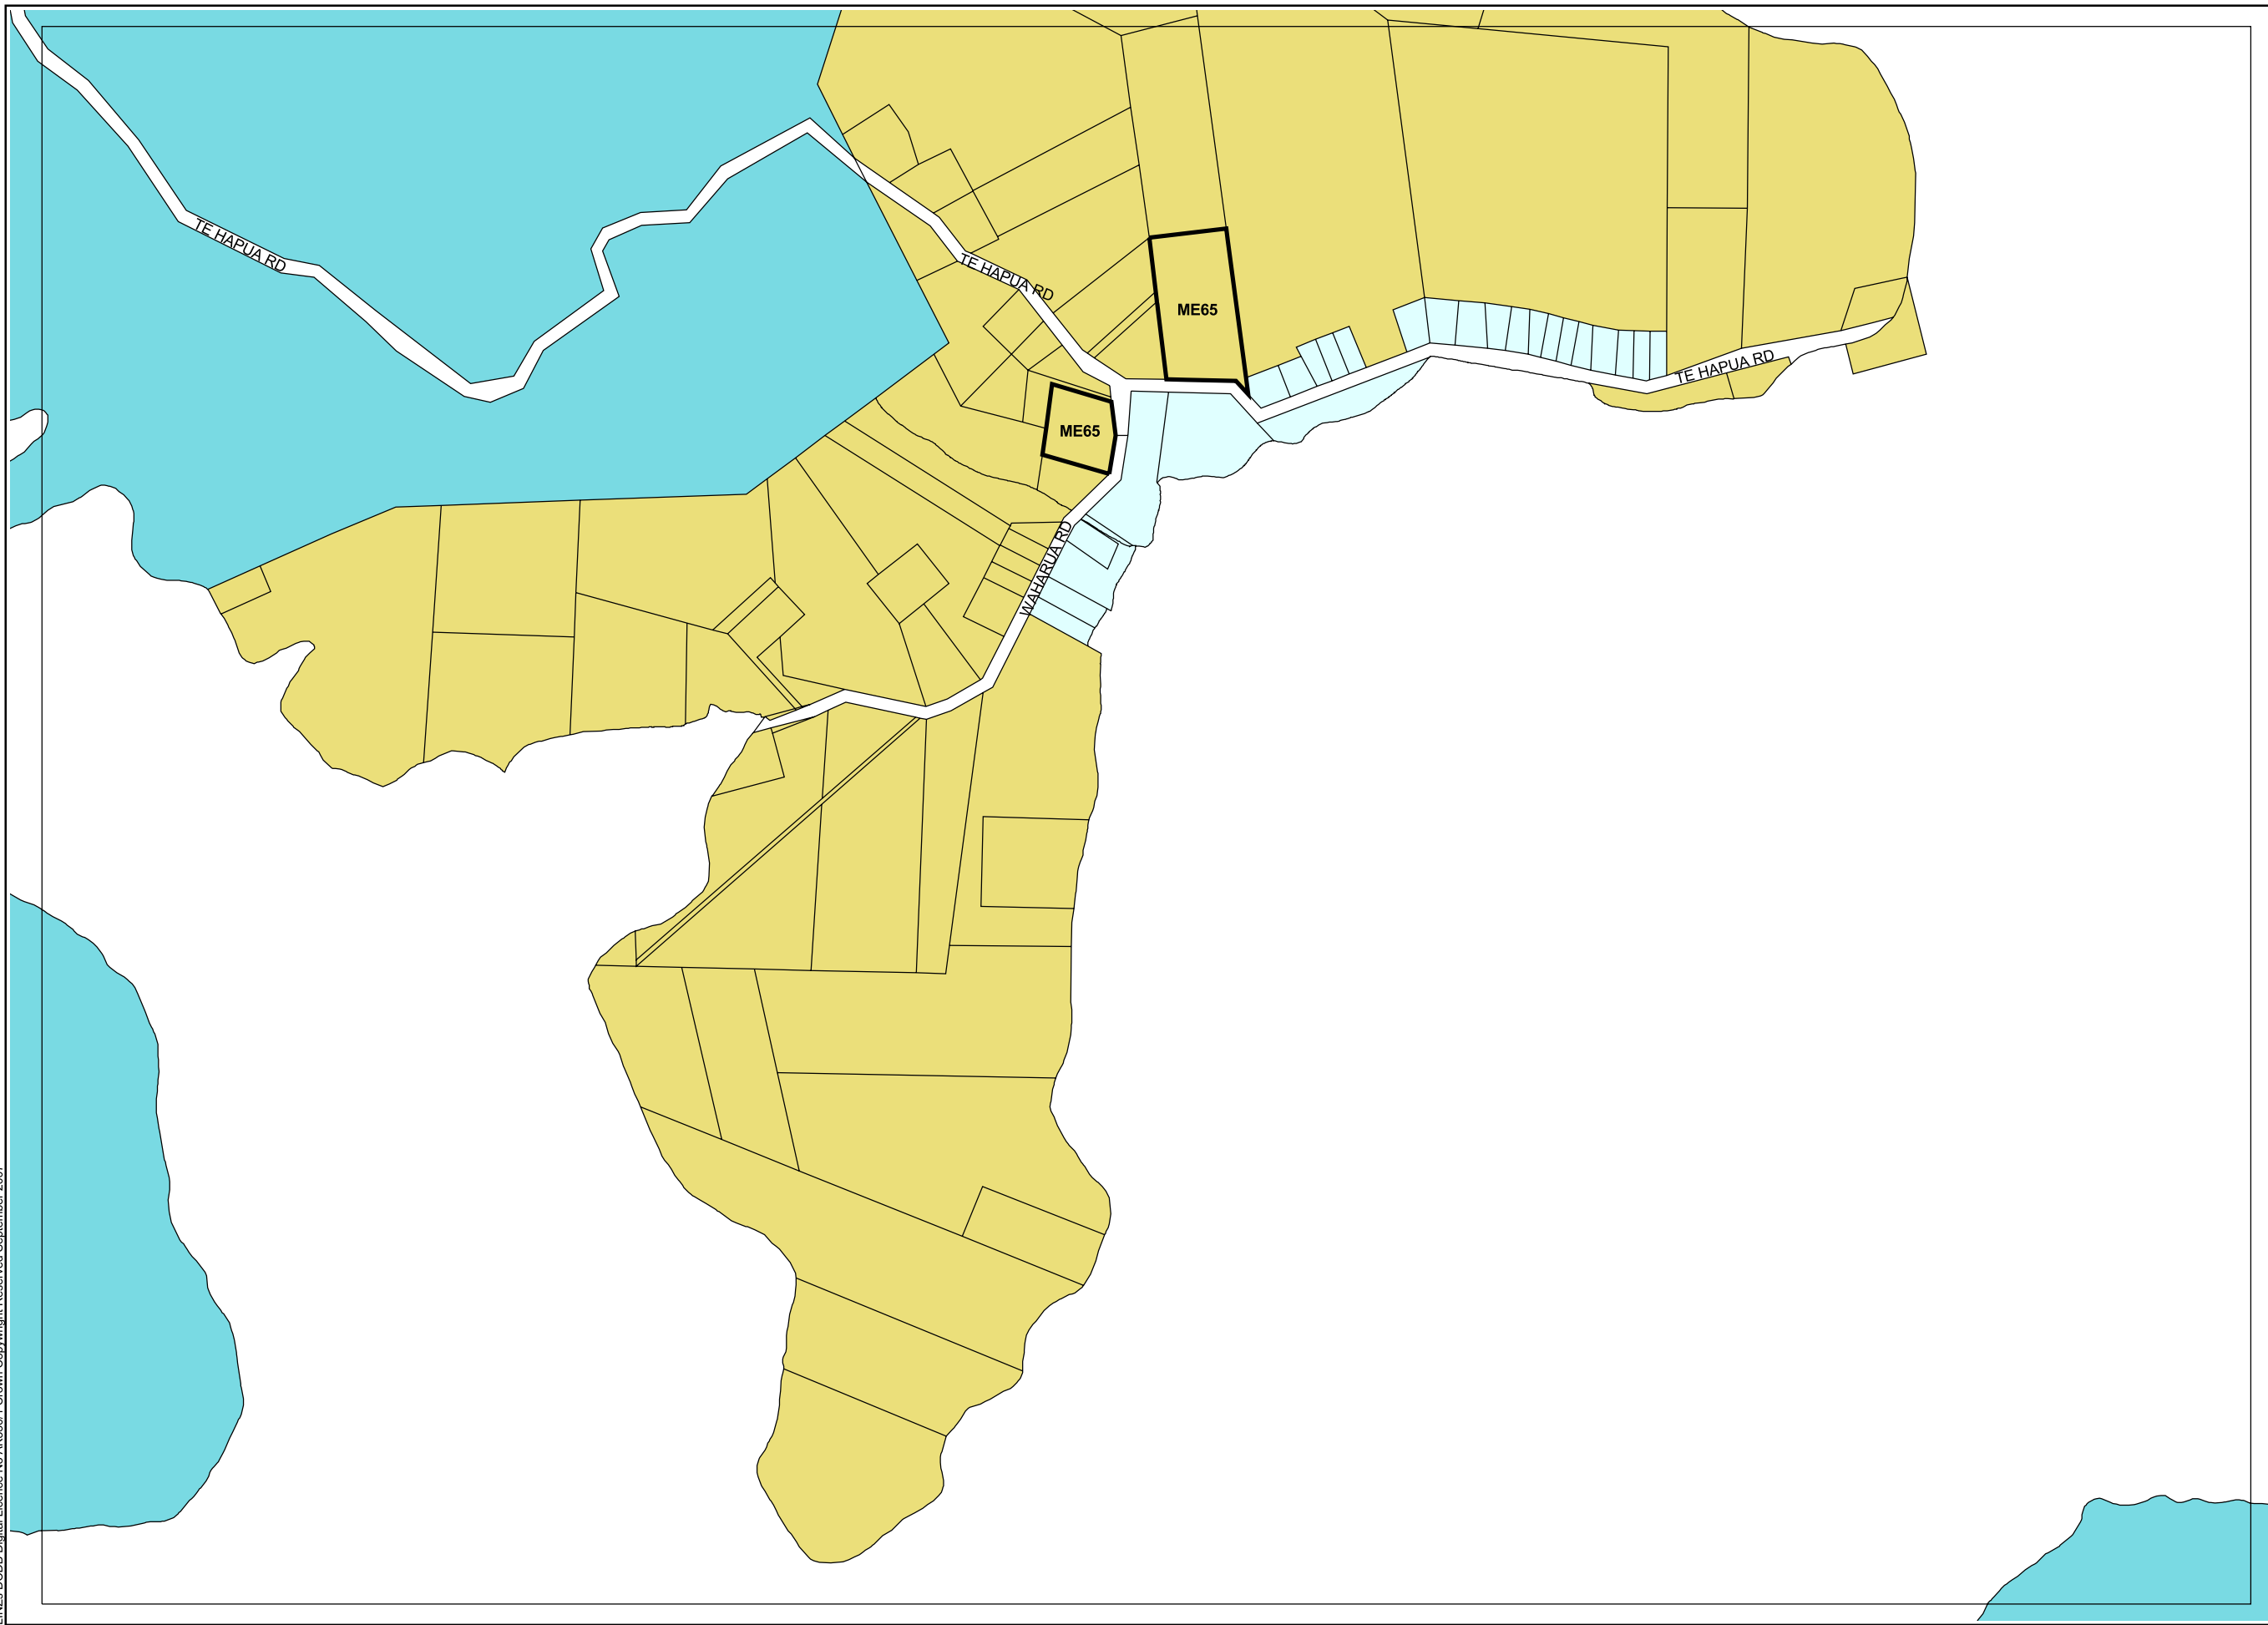

LINZs DCDB Digital Licence No AK35011 Crown Copyright Reserved September 2007

- Zone**
- Coastal Living
  - Coastal Residential
  - General Coastal
  - Road
  - Coastal Marine
  - Designations

Note :-  
 Roads carry the same zoning as the adjoining land. If a boundary between zones follows a road, the zone boundary is located on the centreline of the formed road, or where unformed, the centreline of the legal road

Map Index  
**Map 52**  
**TE HAPUA**

**DISCLAIMER**

Considerable care has been taken to avoid errors and omissions, and the latest information has been included in these District Plan maps. However, even with the greatest care inaccuracies may occur and therefore the Far North District Council cannot accept any responsibility for such errors and omissions.