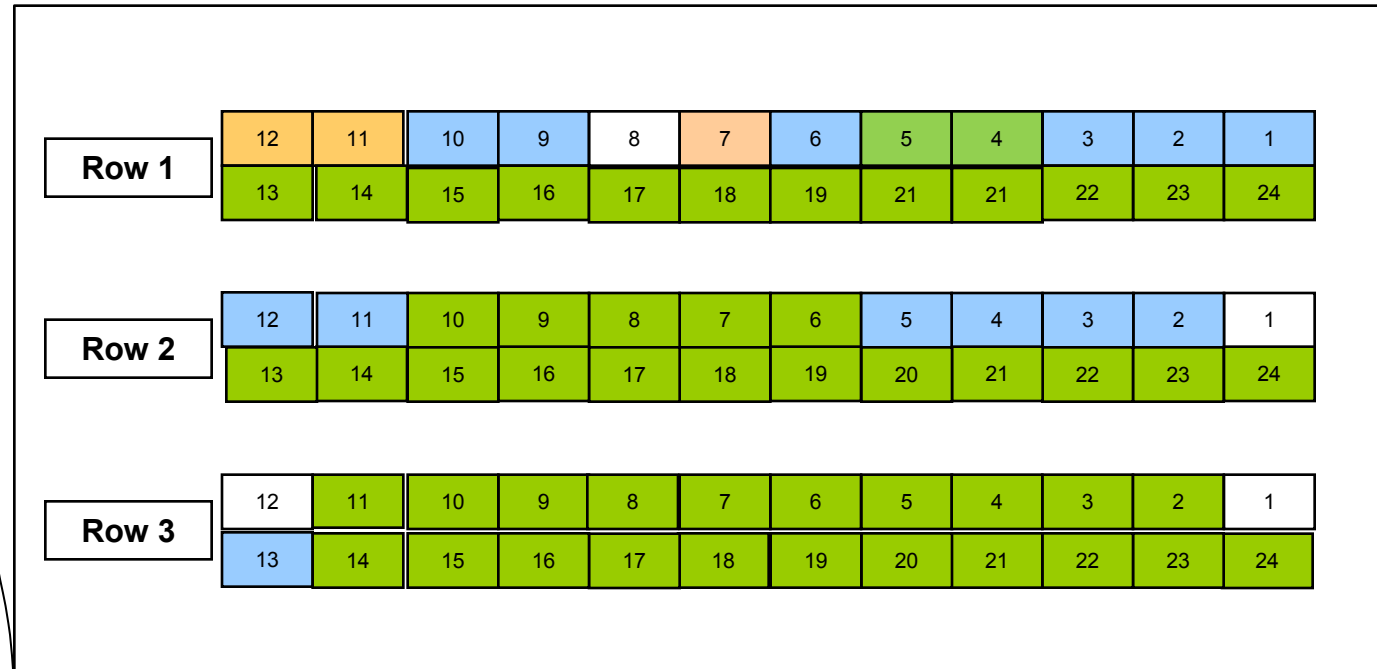

1	2	3	4	5	6	7	8	9	10	11	12	13	14	15	16
32	31	30	29	28	27	26	25	24	23	22	21	20	19	18	17

33	34	35	36	37	38	39	40	41	42	43
54	53	52	51	50	49	48	47	46	45	44

↑
Drive way

55	56	57	58	59	60	61
68	67	66	65	64	63	62

69	70	71
74	73	72

KEY	
	Available Plot
	Used – Single Burial
	Used – Double Burial
	Reserved Plot

BUSH ASH BERMS

Bush

Bush

↑
Block C

KAIKOHE CEMETERY

Block E

↑
Block C

Bush

KEY

■	Available Plot
□	Used – Single Burial
■	Used – Double Burial
■	Reserved Plot