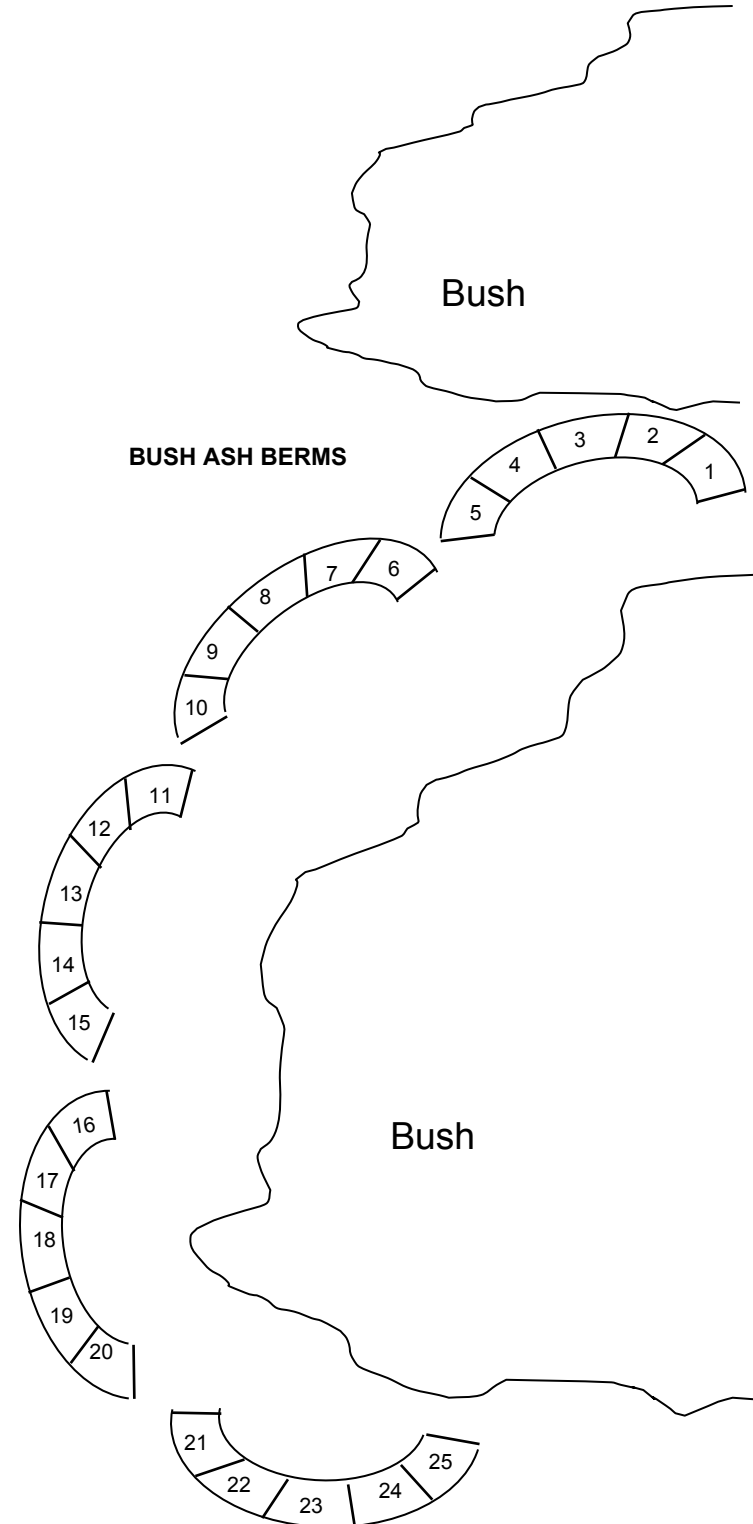

To Ohaeawai

SH12

Cemetery

Kaikohe

↑
Block C

KAIKOHE CEMETERY

↓
Block D

↑
To SH12

1	2	3	4	5	6	7	8	9	10	11	12	13	14	15	16
32	31	30	29	28	27	26	25	24	23	22	21	20	19	18	17

33	34	35	36	37	38	39	40	41	42	43
54	53	52	51	50	49	48	47	46	45	44

↑
Drive way

55	56	57	58	59	60	61
68	67	66	65	64	63	62

69	70	71
74	73	72

KEY	
	Available Plot
	Used – Single Burial
	Used – Double Burial
	Reserved Plot

BUSH ASH BERMS

Bush

Bush

↑
Block C

KAIKOHE CEMETERY

Block E

↑
Block C

Bush

KEY

■	Available Plot
□	Used – Single Burial
■	Used – Double Burial
■	Reserved Plot