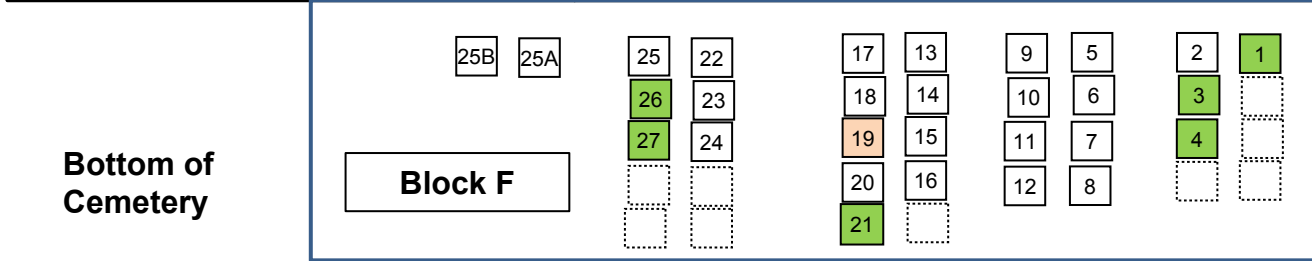

Kohukohu Public Cemetery

Map Old Section

Gate

← To Rakautapu Rd

KEY

- Available Plot
- Used – Single Burial
- Used – Double Burial
- Reserved Plot

Bottom of Cemetery

Block F