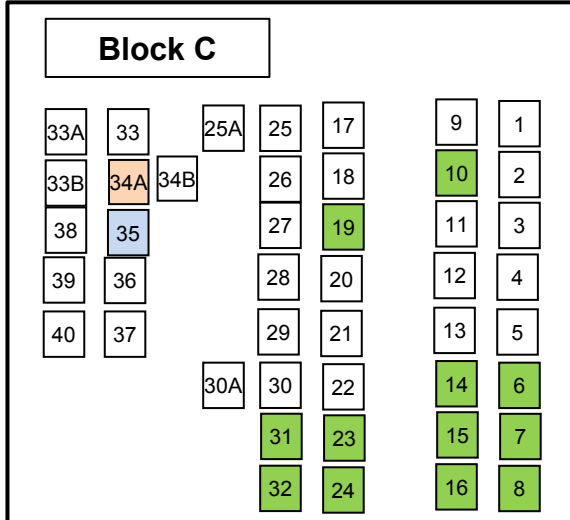

Kohukohu Cemetery

Rakautapu Road, Kohukohu

Kohukohu Public Cemetery New Section

Key

 Available	 Single Burial	 Double Burial	 Reserved
---	---	---	--

Kohukohu Servicemans Cemetery

Key

- Available
- Single Burial
- Double Burial
- Reserved

Kohukohu Public Cemetery

Map Old Section

Gate

← To Rakautapu Rd

KEY

- Available Plot
- Used – Single Burial
- Used – Double Burial
- Reserved Plot

Bottom of Cemetery

Block F