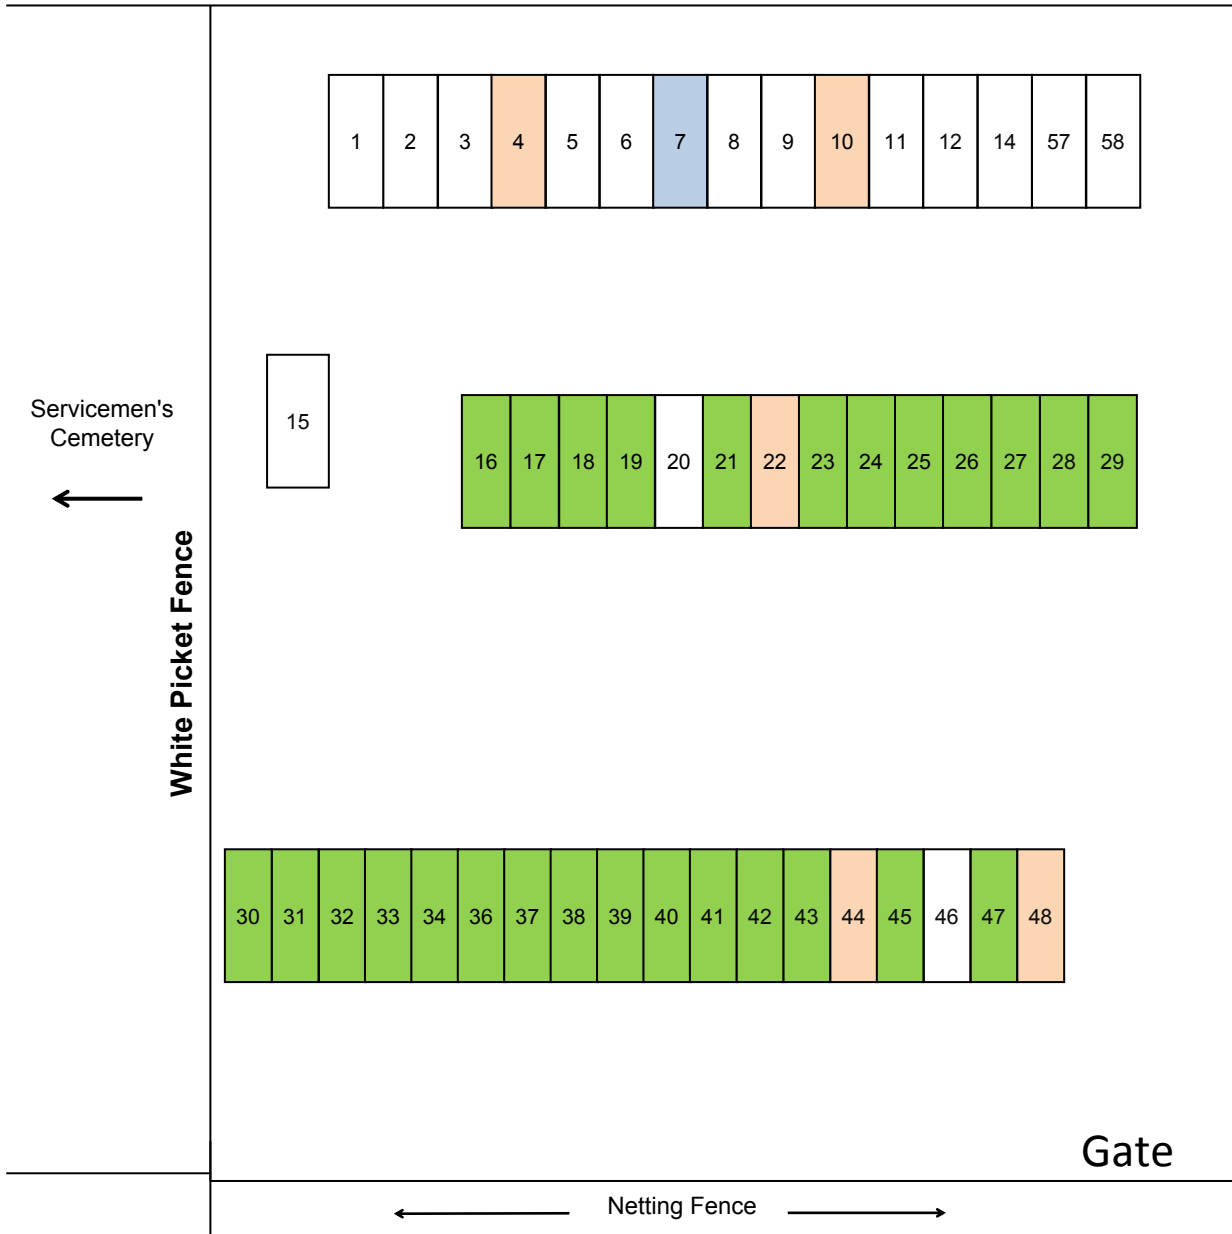

Kohukohu Cemetery

Rakautapu Road, Kohukohu

Kohukohu Public Cemetery New Section

Key

 Available	 Single Burial	 Double Burial	 Reserved
---	---	---	--

Kohukohu Servicemans Cemetery

Key

- Available
- Single Burial
- Double Burial
- Reserved

Kohukohu Public Cemetery

Map Old Section

Gate

← To Rakautapu Rd

KEY

- Available Plot
- Used – Single Burial
- Used – Double Burial
- Reserved Plot

Bottom of Cemetery

Block F