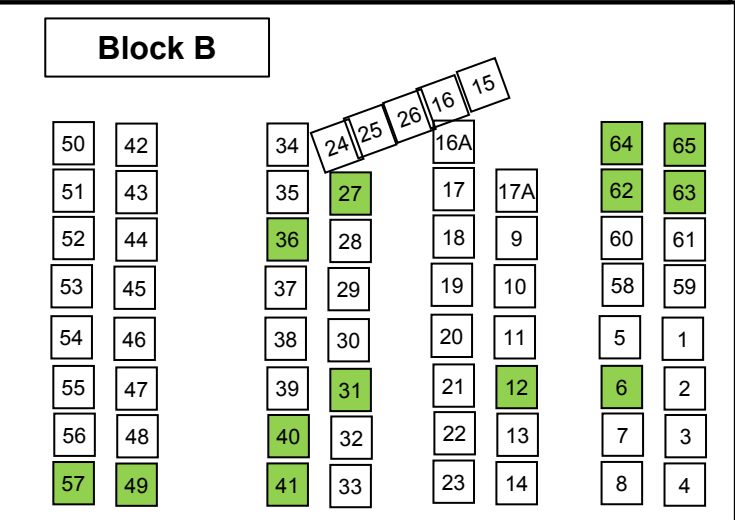

Kohukohu Cemetery

Rakautapu Road, Kohukohu

Kohukohu Public Cemetery New Section

Key

 Available	 Single Burial	 Double Burial	 Reserved
---	---	---	--

Kohukohu Servicemans Cemetery

Key

- Available
- Single Burial
- Double Burial
- Reserved

Kohukohu Public Cemetery

Map Old Section

Gate

← To Rakautapu Rd

KEY

- Available Plot
- Used – Single Burial
- Used – Double Burial
- Reserved Plot

Bottom of Cemetery

Block F