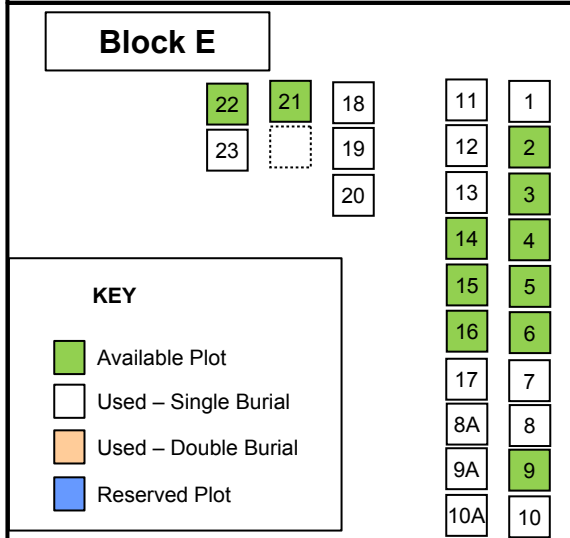

Kohukohu Cemetery

Rakautapu Road, Kohukohu

Kohukohu Public Cemetery New Section

Key

 Available	 Single Burial	 Double Burial	 Reserved
---	---	---	--

Kohukohu Servicemans Cemetery

Key

- Available
- Single Burial
- Double Burial
- Reserved

Kohukohu Public Cemetery

Map Old Section

Gate

← To Rakautapu Rd

KEY

- Available Plot
- Used – Single Burial
- Used – Double Burial
- Reserved Plot

Bottom of Cemetery

Block F