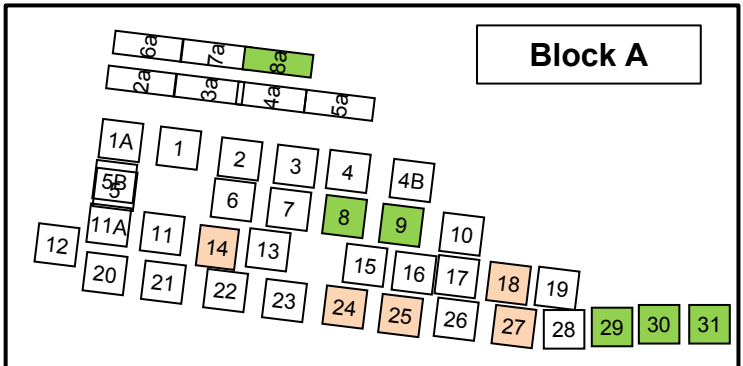

Kohukohu Cemetery

Rakautapu Road, Kohukohu

Kohukohu Public Cemetery New Section

Key

 Available	 Single Burial	 Double Burial	 Reserved
---	---	---	--

Kohukohu Servicemans Cemetery

Key

- Available
- Single Burial
- Double Burial
- Reserved

Kohukohu Public Cemetery

Map Old Section

Gate

← To Rakautapu Rd

KEY

- Available Plot
- Used – Single Burial
- Used – Double Burial
- Reserved Plot

Bottom of Cemetery

Block F