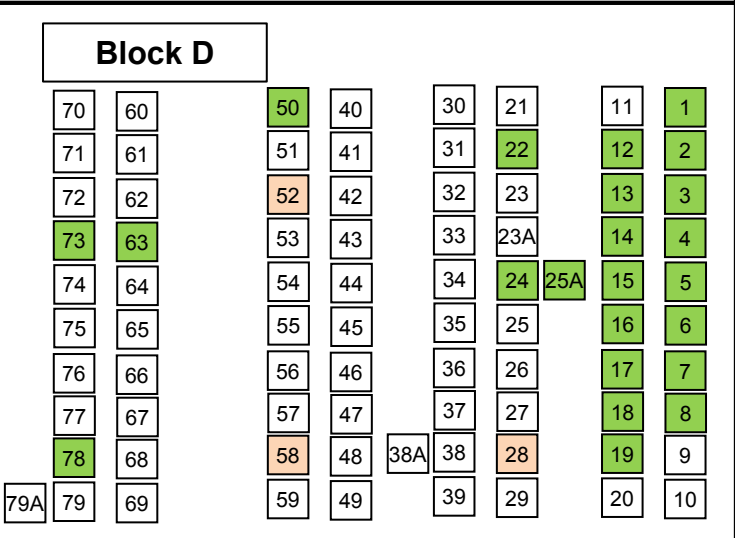

Kohukohu Cemetery

Rakautapu Road, Kohukohu

Kohukohu Public Cemetery New Section

Key

 Available	 Single Burial	 Double Burial	 Reserved
---	---	---	--

Kohukohu Servicemans Cemetery

Key

- Available
- Single Burial
- Double Burial
- Reserved

Kohukohu Public Cemetery

Map Old Section

Gate

← To Rakautapu Rd

KEY

- Available Plot
- Used – Single Burial
- Used – Double Burial
- Reserved Plot

Bottom of Cemetery

Block F