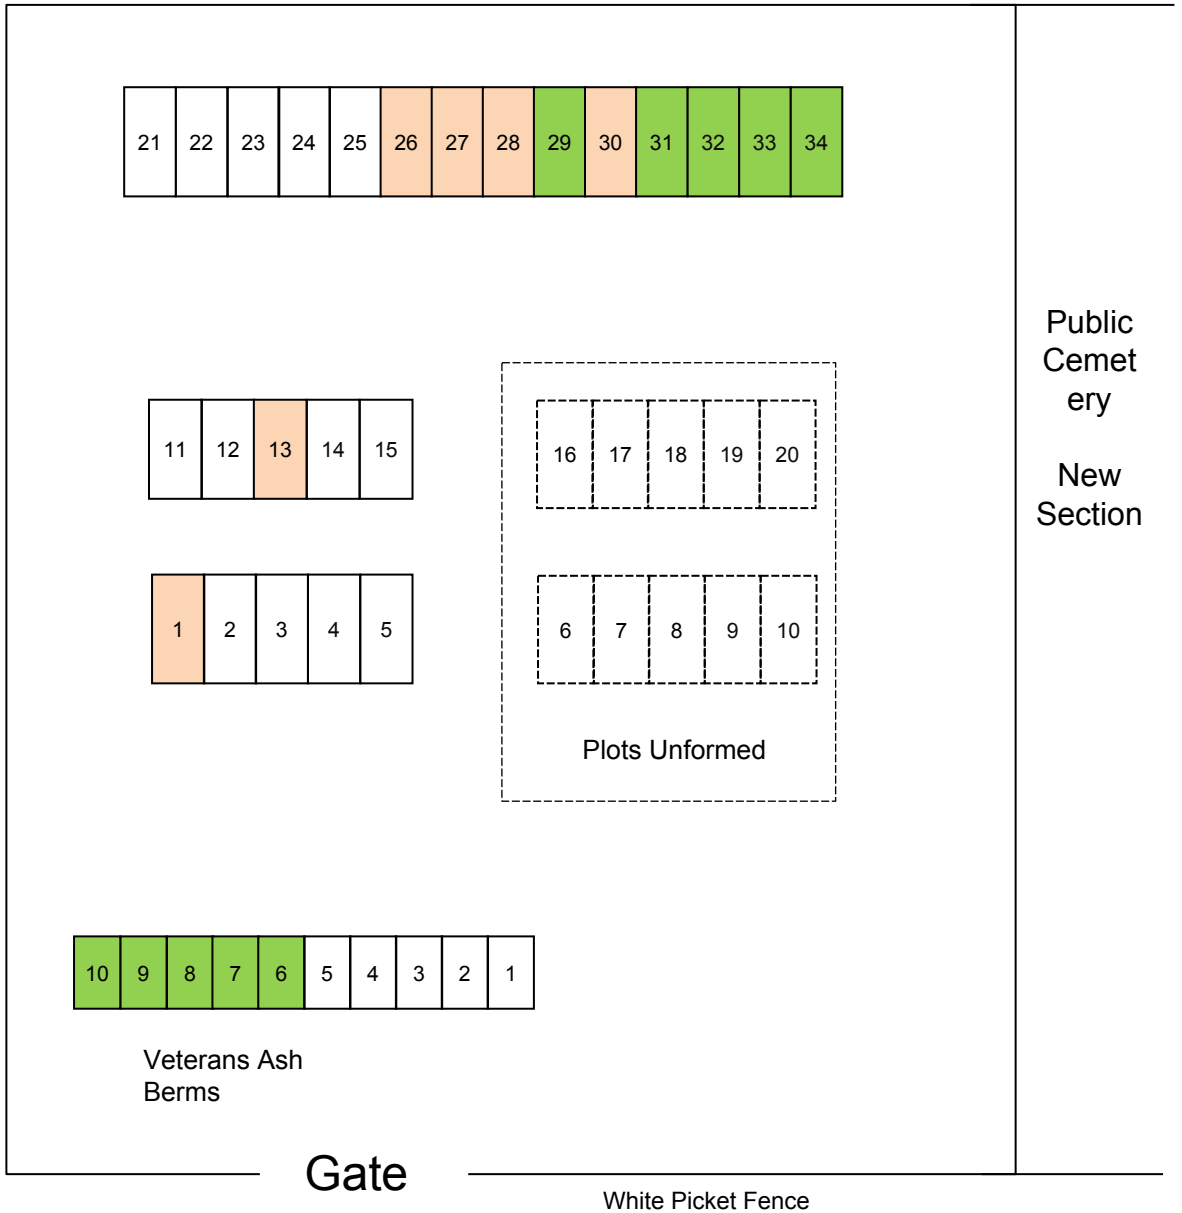

Kohukohu Cemetery

Rakautapu Road, Kohukohu

Kohukohu Public Cemetery New Section

Key

 Available	 Single Burial	 Double Burial	 Reserved
---	---	---	--

Kohukohu Servicemans Cemetery

Key

- Available
- Single Burial
- Double Burial
- Reserved

Kohukohu Public Cemetery

Map Old Section

Gate

← To Rakautapu Rd

KEY

- Available Plot
- Used – Single Burial
- Used – Double Burial
- Reserved Plot

Bottom of Cemetery

Block F