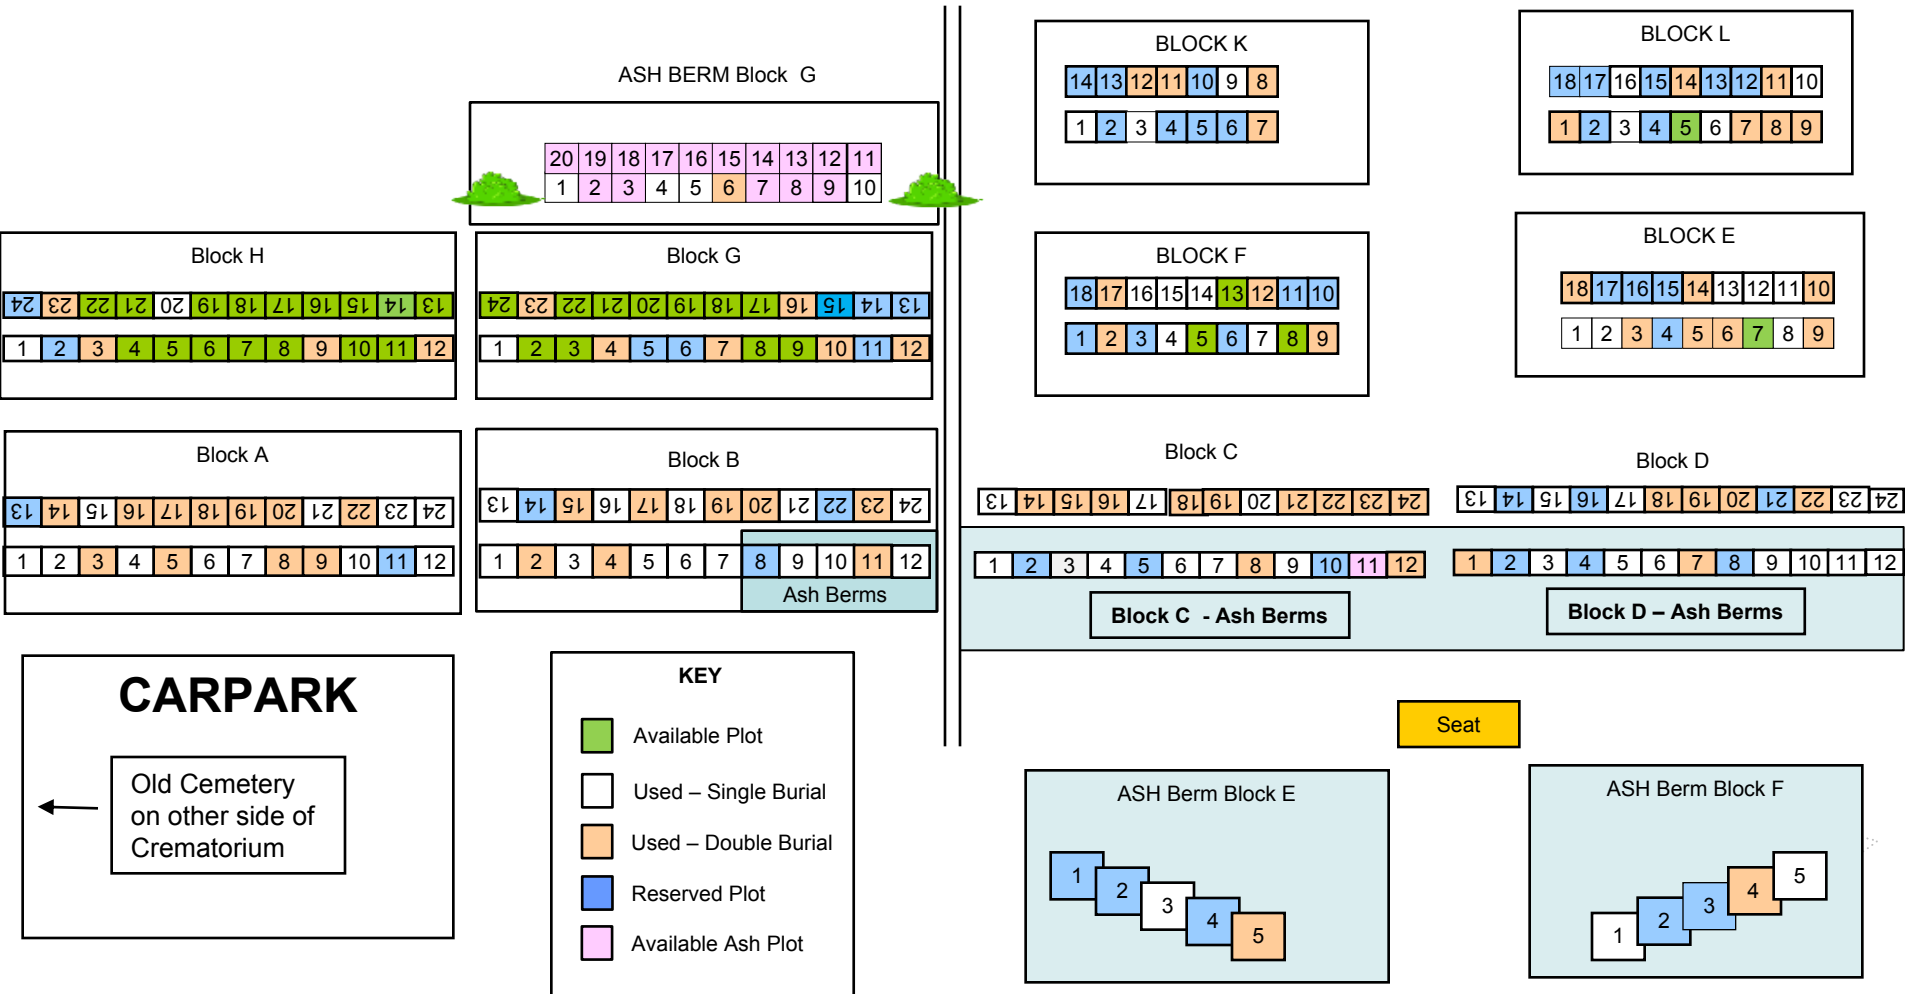

Flagpole

Trees

Block X	Block AB	Block IX	Block VIII
32	16	32	16
31	15	31	15
30	14	30	14
29	13	29	13
28	12	28	12
27	11	27	11
26	10	26	10
25	9	25	9
24	8	24	8
23	7	23	7
22	6	22	6
21	5	21	5
20	4	20	4
19	3	19	3
18	2	18	2

RSA Section

KERIKERI (WIROA ROAD) CEMETERY New Cemetery Extension (on Western side of Crematorium)

Map 3.

FULL CASKET BURIALS

***USE BLOCK A, B, H & G DURING SUMMER MONTHS due to water tables

***USE BLOCK C, D, E, F, K & L DURING WINTER MONTHS as area is much firmer