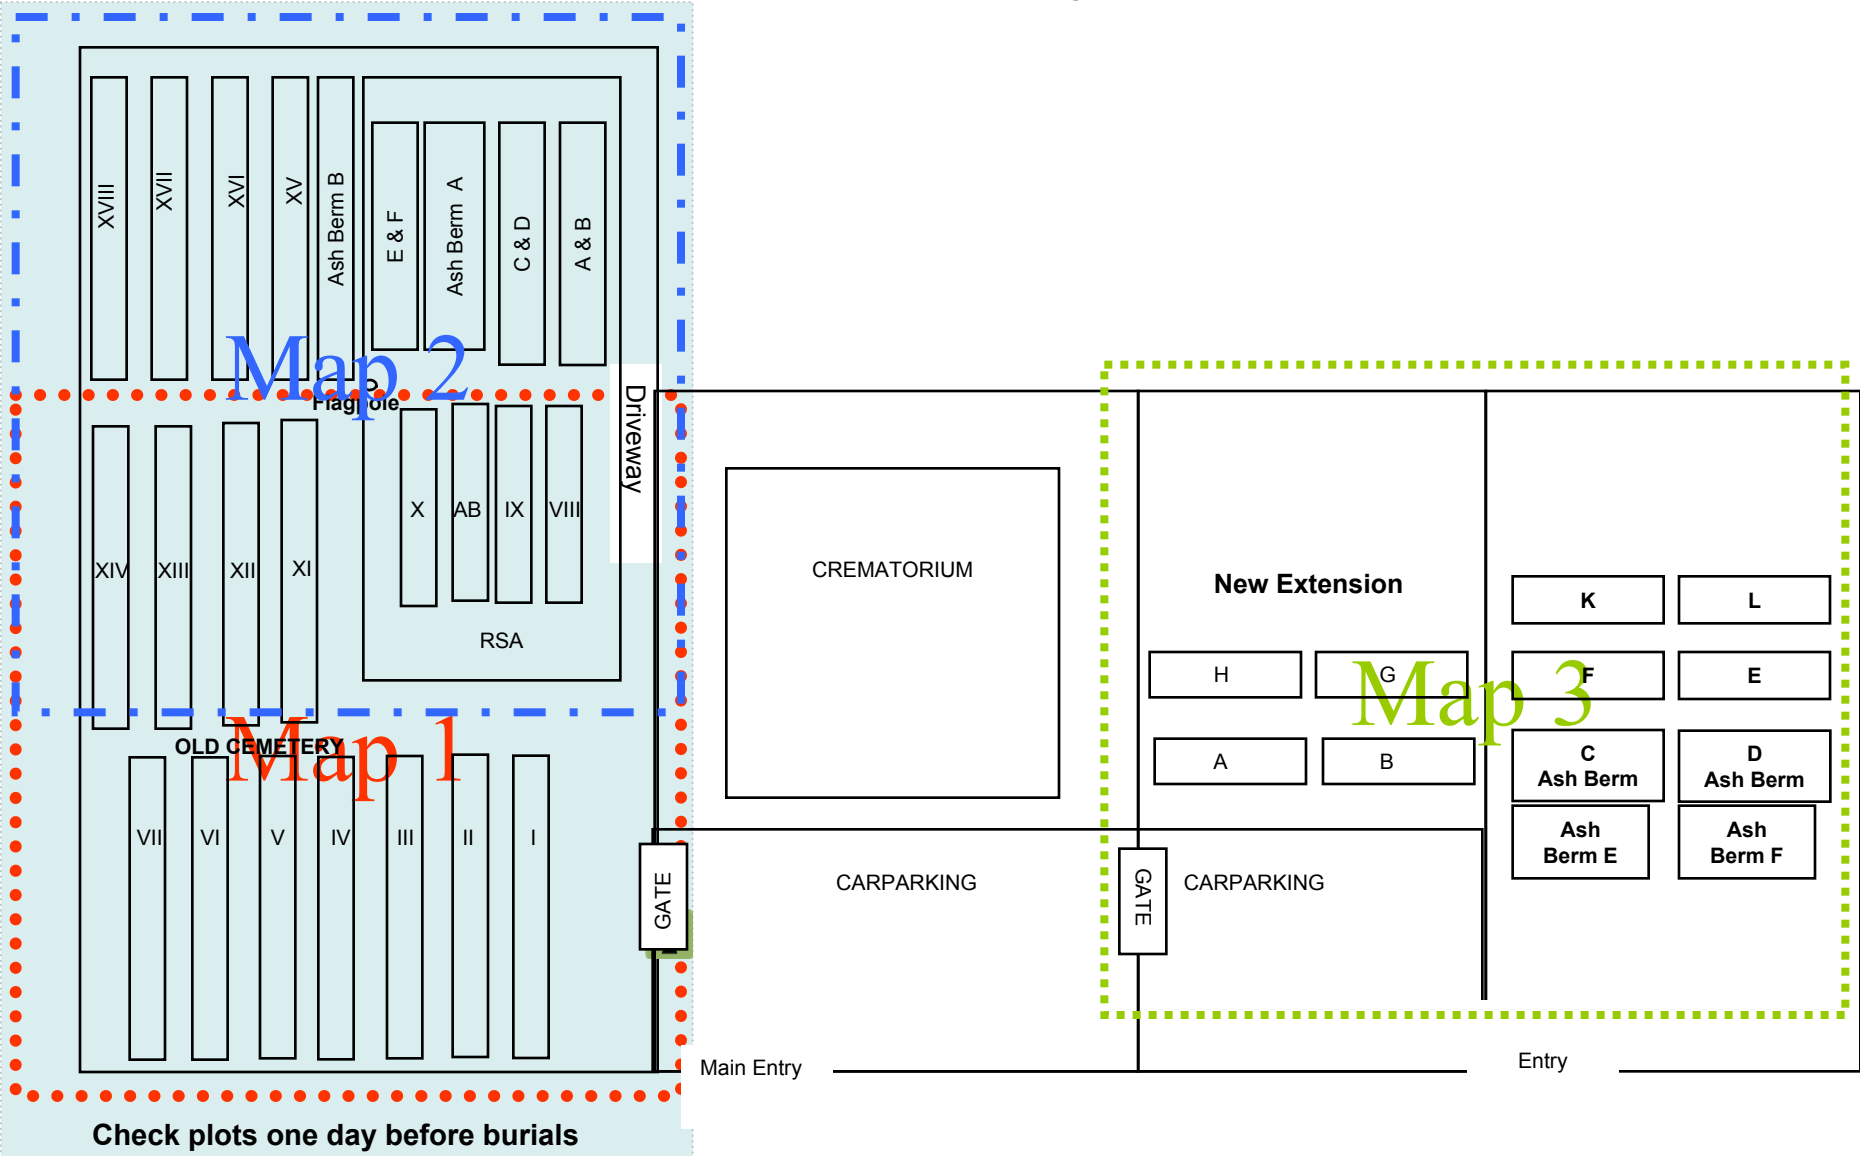

Kerikeri (Wiroa) Cemetery - Overview

Kerikeri & Airport

Okaihau

Wiroa Road

KERIKERI (WIROA ROAD) CEMETERY Old Cemetery area (on Eastern side of Crematorium)

↑
Cont'd on map 2

Block XIII

32	16
31	15
30	14
29	13
28	12
27	11
26	10
25	9
24	8
23	7
22	6
21	5
20	4
19	3
18	2
17	1
17a	1a
17b	1b

Block XII

32	16
31	15
30	14
29	13
28	12
27	11
26	10
25	9
24	8
23	7
22	6
21	5
20	4
19	3
18	2
17	1

Block XI

32	16
31	15
30	14
29	13
28	12
27	11
26	10
25	9
24	8
23	7
22	6
21	5
20	4
19	3
18	2
17	1

MAP 1.

DETAILS ON MAP 2

Block X	Block AB	Block IX	Block VIII
32	16	32	16
31	15	31	15
30	14	30	14
29	13	29	13
28	12	28	12
27	11	27	11
26	10	26	10
25	9	25	9
24	8	24	8
23	7	23	7
22	6	22	6
21	5	21	5
20	4	20	4
19	3	19	3
18	2	18	2

RSA Section

Continues on map 2

Driveway

Gate

Block VII

32	16
31	15
30	14
29	13
28	12
27	11
26	10
25	9
24	8
23	7
22	6
21	5
20	4
19	3
18	2
17	1

Block VI

32	16
31	15
30	14
29	13
28	12
27	11
26	10
25	9
24	8
23	7
22	6
21	5
20	4
19	3
18	2
17	1

Block V

32	16
31	15
30	14
29	13
28	12
27	11
26	10
25	9
24	8
23	7
22	6
21	5
20	4
19	3
18	2
17	1

Block IV

32	16
31	15
30	14
29	13
28	12
27	11
26	10
25	9
24	8
23	7
22	6
21	5
20	4
19	3
18	2
17	1

Block III

32	16
31	15
30	14
29	13
28	12
27	11
26	10
25	9
24	8
23	7
22	6
21	5
20	4
19	3
18	2
17	1

Block II

32	16
31	15
30	14
29	13
28	12
27	11
26	10
25	9
24	8
23	7
22	6
21	5
20	4
19	3
18	2
17	1

Block I

32	16
31	15
30	14
29	13
28	12
27	11
26	10
25	9
24	8
23	7
22	6
21	5
20	4
19	3
18	2
17	1

New Extension on other side of Crematorium

Wiroa Road