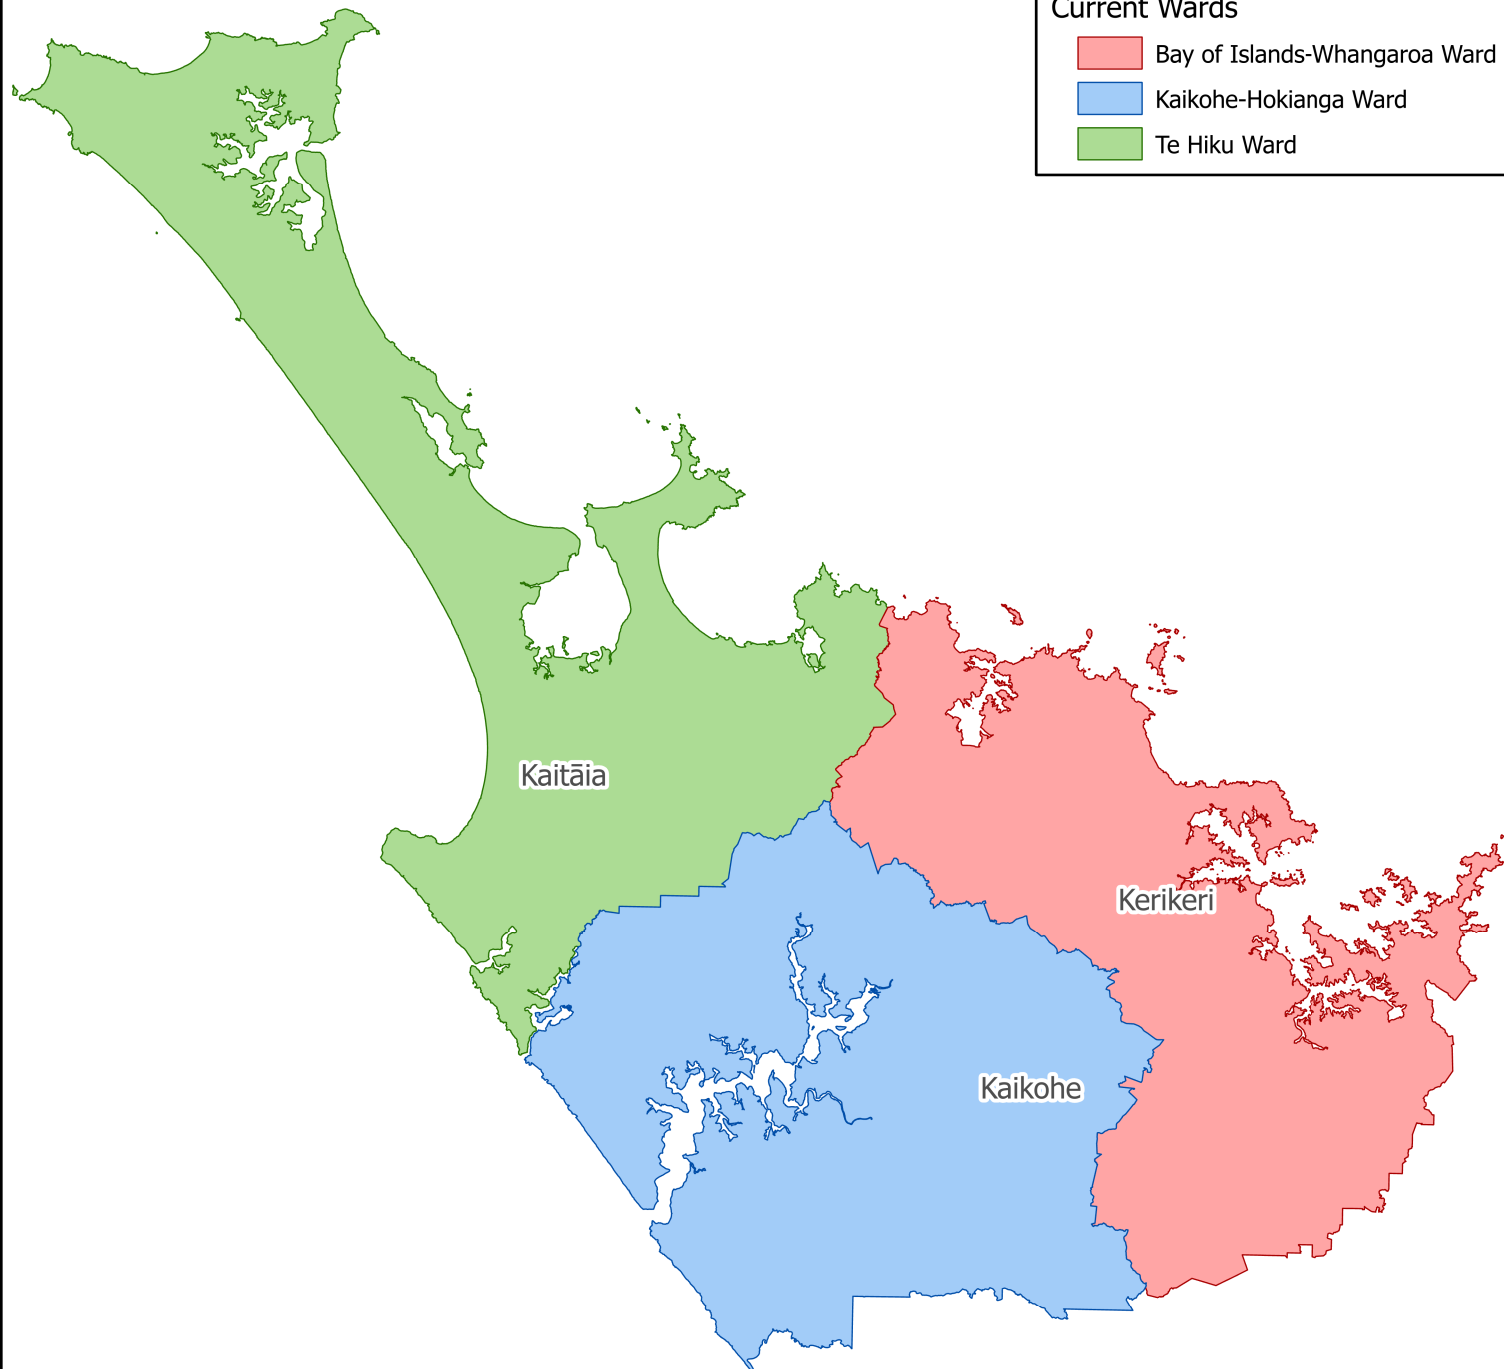

Current Wards

Current Wards

-  Bay of Islands-Whangaroa Ward
-  Kaikohe-Hokianga Ward
-  Te Hiku Ward

Map created: 17/08/2021

DISCLAIMER:
While the Far North District Council strives to keep the data in this service current, it may not be the most recent or most accurate data available. No reliance on the information contained on this map by any person is permitted. FNDC will not be liable for any omissions or errors of information contained on this map. FNDC recommends that persons seek specific advice on individual properties from FNDC and other specialist organisations which may hold more up to date or accurate information.