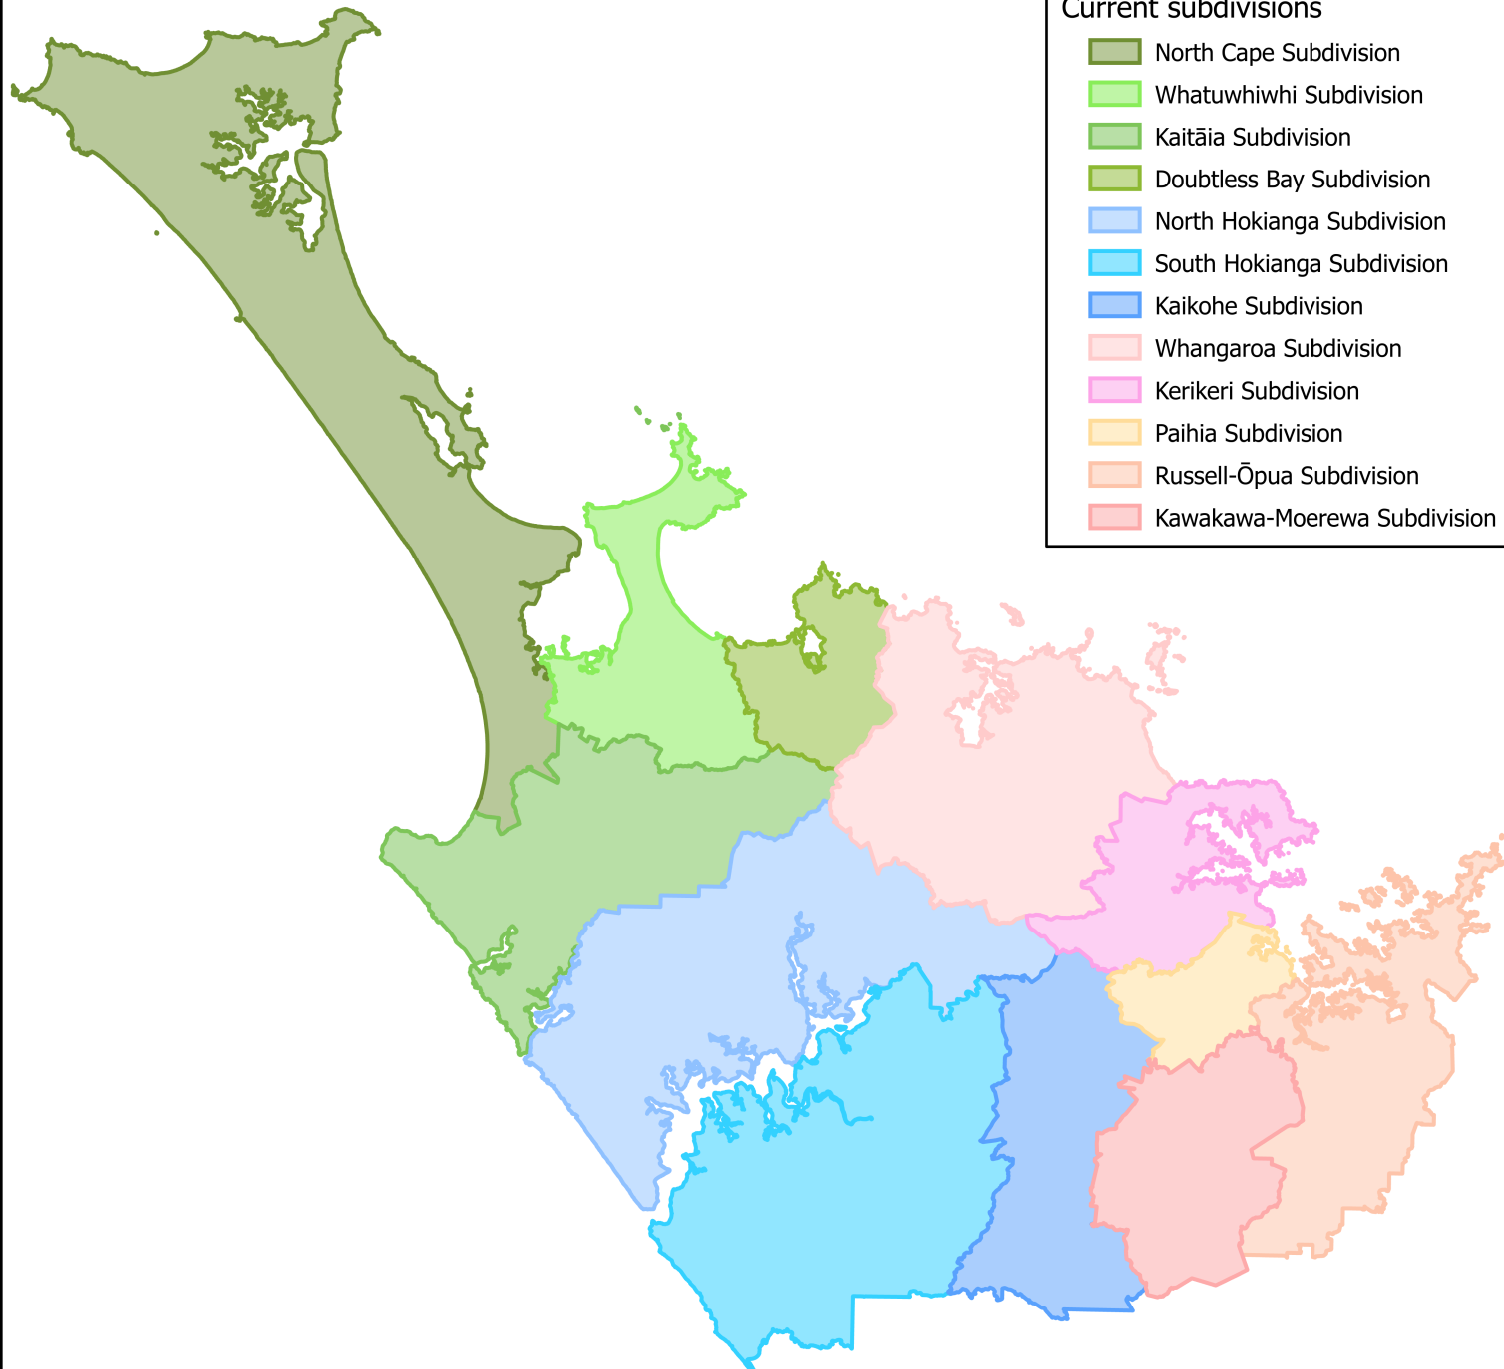

Current subdivisions

- North Cape Subdivision
- Whatuwhiwhi Subdivision
- Kaitāia Subdivision
- Doubtless Bay Subdivision
- North Hokianga Subdivision
- South Hokianga Subdivision
- Kaikohe Subdivision
- Whangaroa Subdivision
- Kerikeri Subdivision
- Paihia Subdivision
- Russell-Ōpua Subdivision
- Kawakawa-Moerewa Subdivision

Map created: 17/08/2021

DISCLAIMER:
While the Far North District Council strives to keep the data in this service current, it may not be the most recent or most accurate data available. No reliance on the information contained on this map by any person is permitted. FNDC will not be liable for any omissions or errors of information contained on this map. FNDC recommends that persons seek specific advice on individual properties from FNDC and other specialist organisations which may hold more up to date or accurate information.