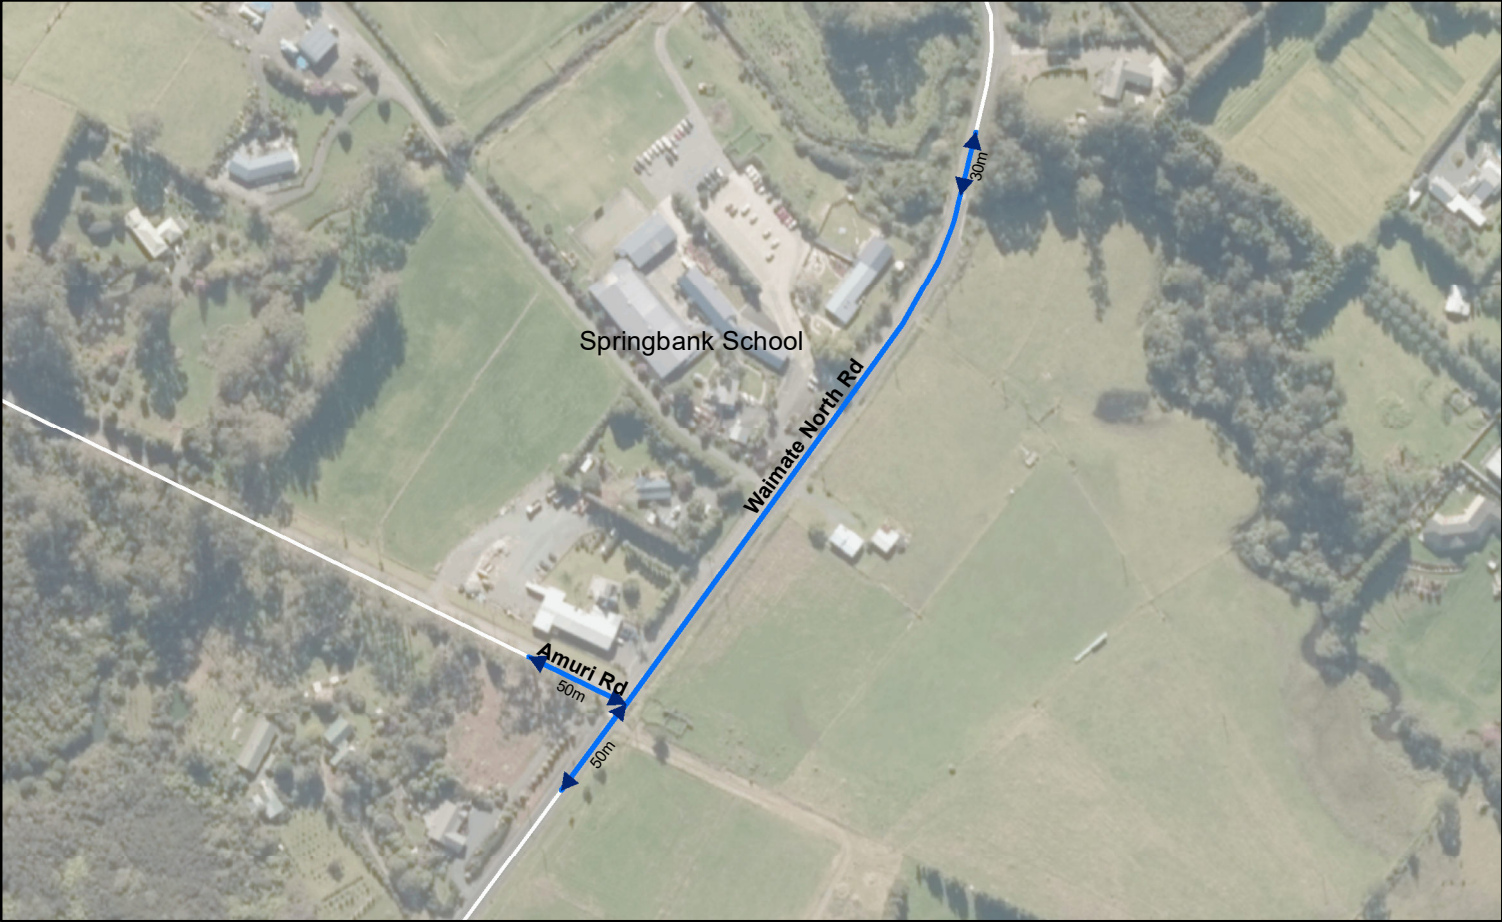

Springbank School - Proposed Variable School Zone Speed Limit

— Base proposed speed limit - 60 km/h