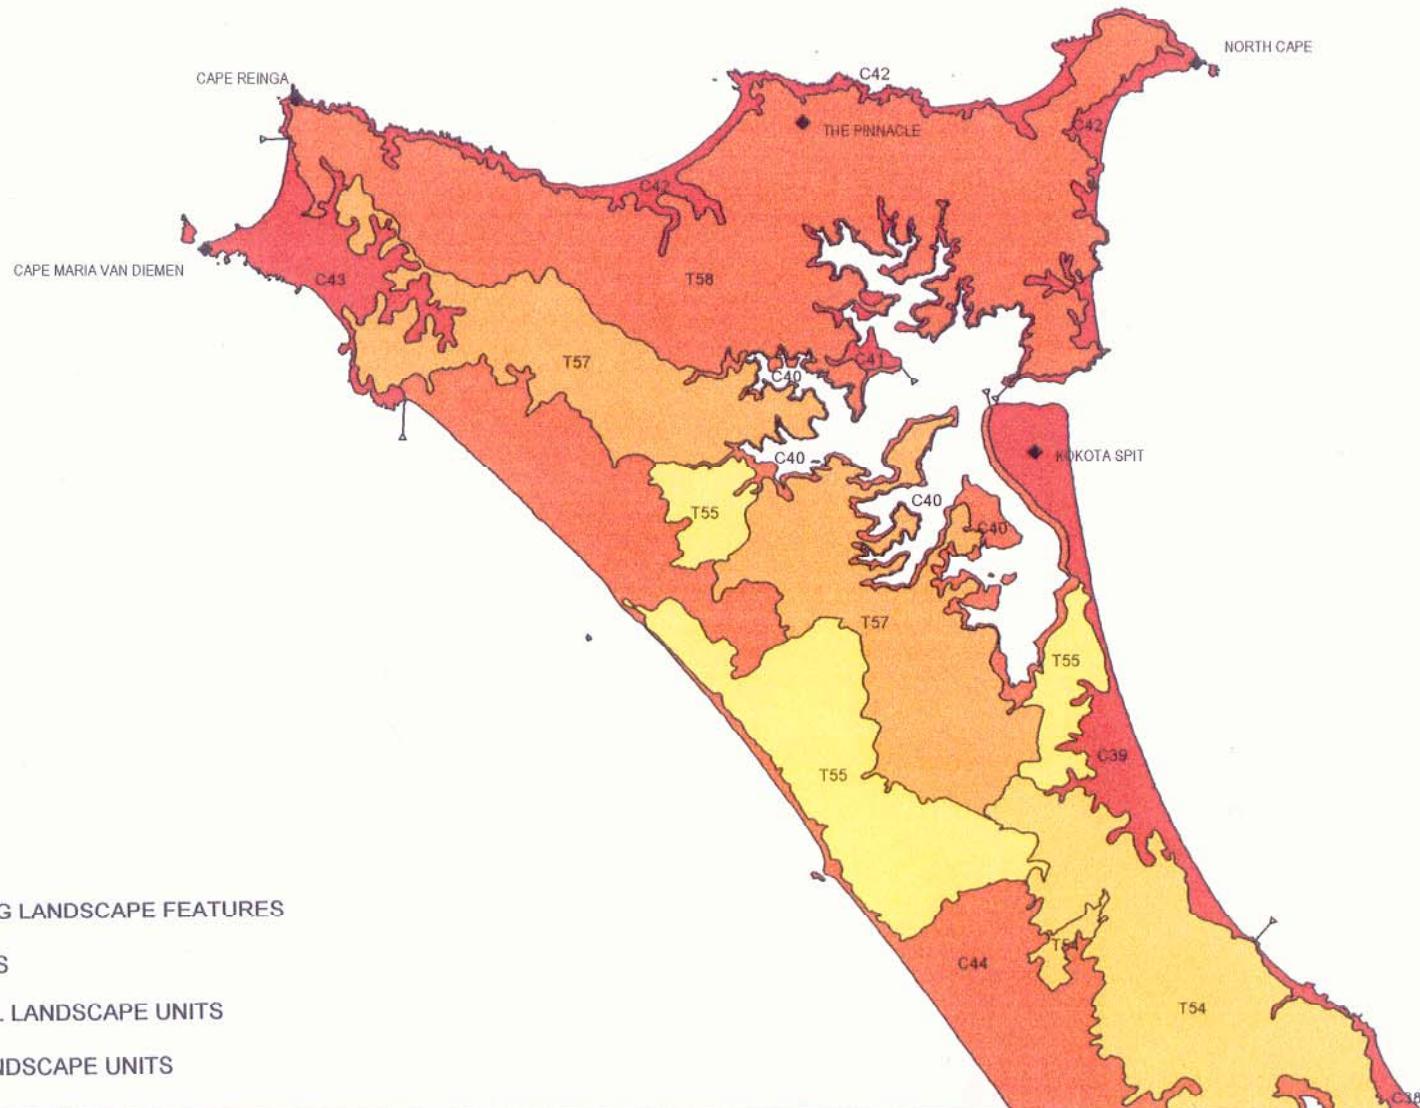

Sensitivity

KEY

- ◆ OUTSTANDING LANDSCAPE FEATURES
- URBAN AREAS
- T50 TERRESTRIAL LANDSCAPE UNITS
- C50 COASTAL LANDSCAPE UNITS

LANDSCAPE UNITS

Drg 9238/1

KEY

- ◆ OUTSTANDING LANDSCAPE FEATURES
- URBAN AREAS
- T50 TERRESTRIAL LANDSCAPE UNITS
- C50 COASTAL LANDSCAPE UNITS

Sensitivity

DATA SOURCES
LANDSCAPE BOUNDARIES
S44 Landscape Attributes
COASTLINE
DOSLI Digital Topographic Unit

LANDSCAPE UNITS

Drg 9238/3

KEY

- ◆ OUTSTANDING LANDSCAPE FEATURES
- URBAN AREAS
- T50 TERRESTRIAL LANDSCAPE UNITS
- C50 COASTAL LANDSCAPE UNITS

Sensitivity