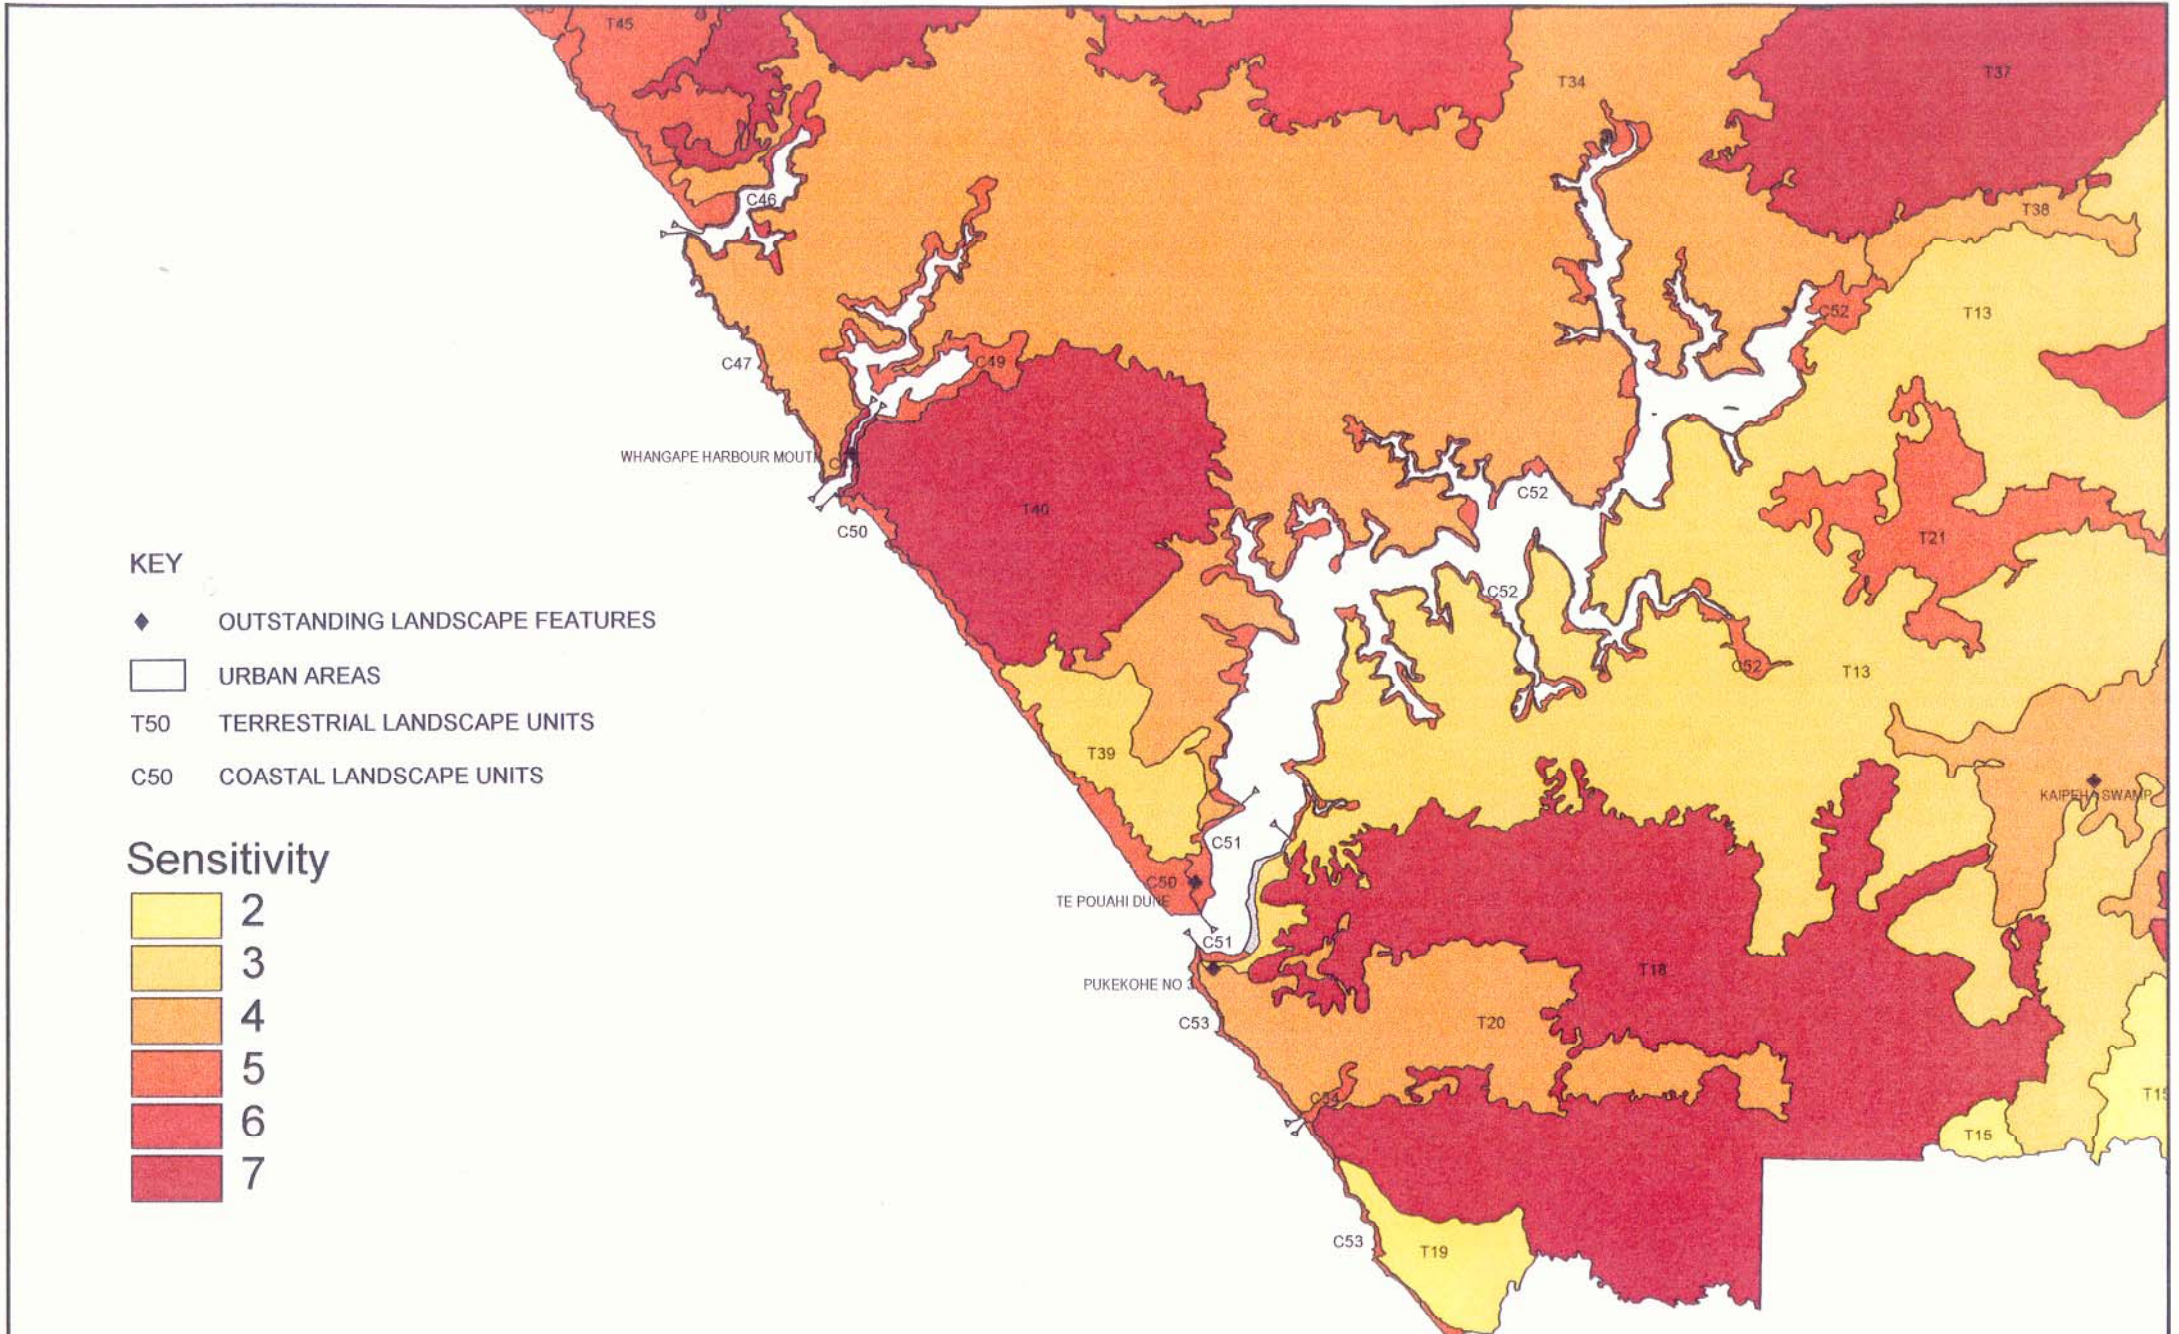

Sensitivity

DATA SOURCES
LANDSCAPE BOUNDARIES
S44 Landscape Attributes
COASTLINE
DOSLI Digital Topographic Unit

LANDSCAPE UNITS

Drg 9238/3

KEY

- ◆ OUTSTANDING LANDSCAPE FEATURES
- URBAN AREAS
- T50 TERRESTRIAL LANDSCAPE UNITS
- C50 COASTAL LANDSCAPE UNITS

Sensitivity