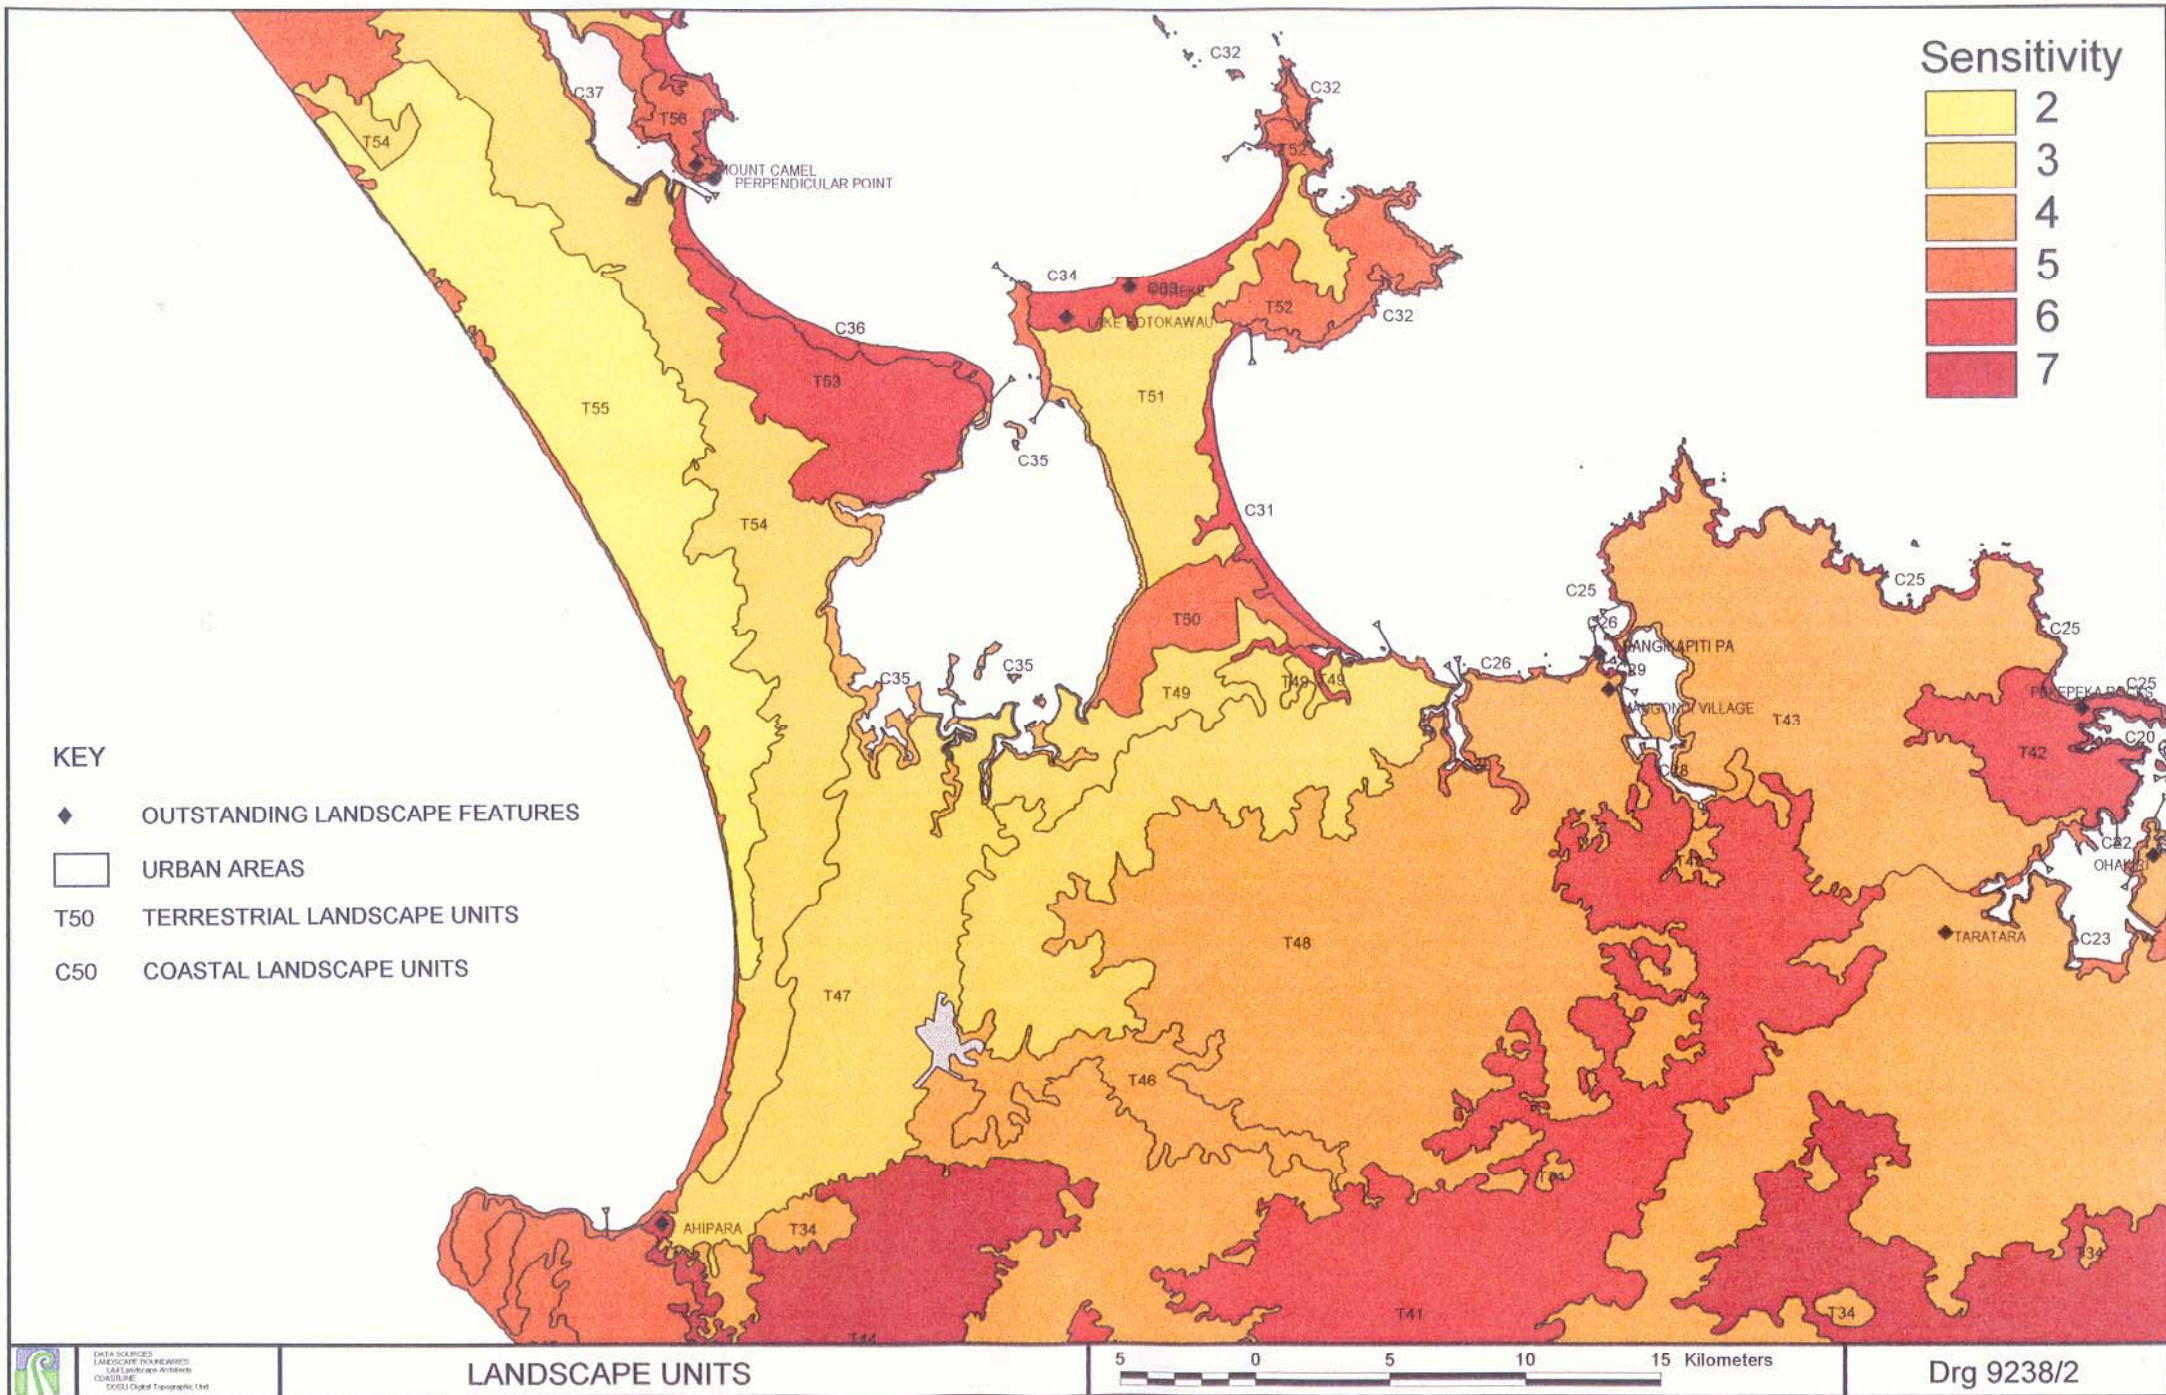

Sensitivity

KEY

- ◆ OUTSTANDING LANDSCAPE FEATURES
- URBAN AREAS
- T50 TERRESTRIAL LANDSCAPE UNITS
- C50 COASTAL LANDSCAPE UNITS

LANDSCAPE UNITS

Drg 9238/1

KEY

- ◆ OUTSTANDING LANDSCAPE FEATURES
- URBAN AREAS
- T50 TERRESTRIAL LANDSCAPE UNITS
- C50 COASTAL LANDSCAPE UNITS

Sensitivity

DATA SOURCES
LANDSCAPE BOUNDARIES
S44 Landscape Attributes
COASTLINE
DOSLI Digital Topographic Unit

LANDSCAPE UNITS

Drg 9238/3

KEY

- ◆ OUTSTANDING LANDSCAPE FEATURES
- URBAN AREAS
- T50 TERRESTRIAL LANDSCAPE UNITS
- C50 COASTAL LANDSCAPE UNITS

Sensitivity