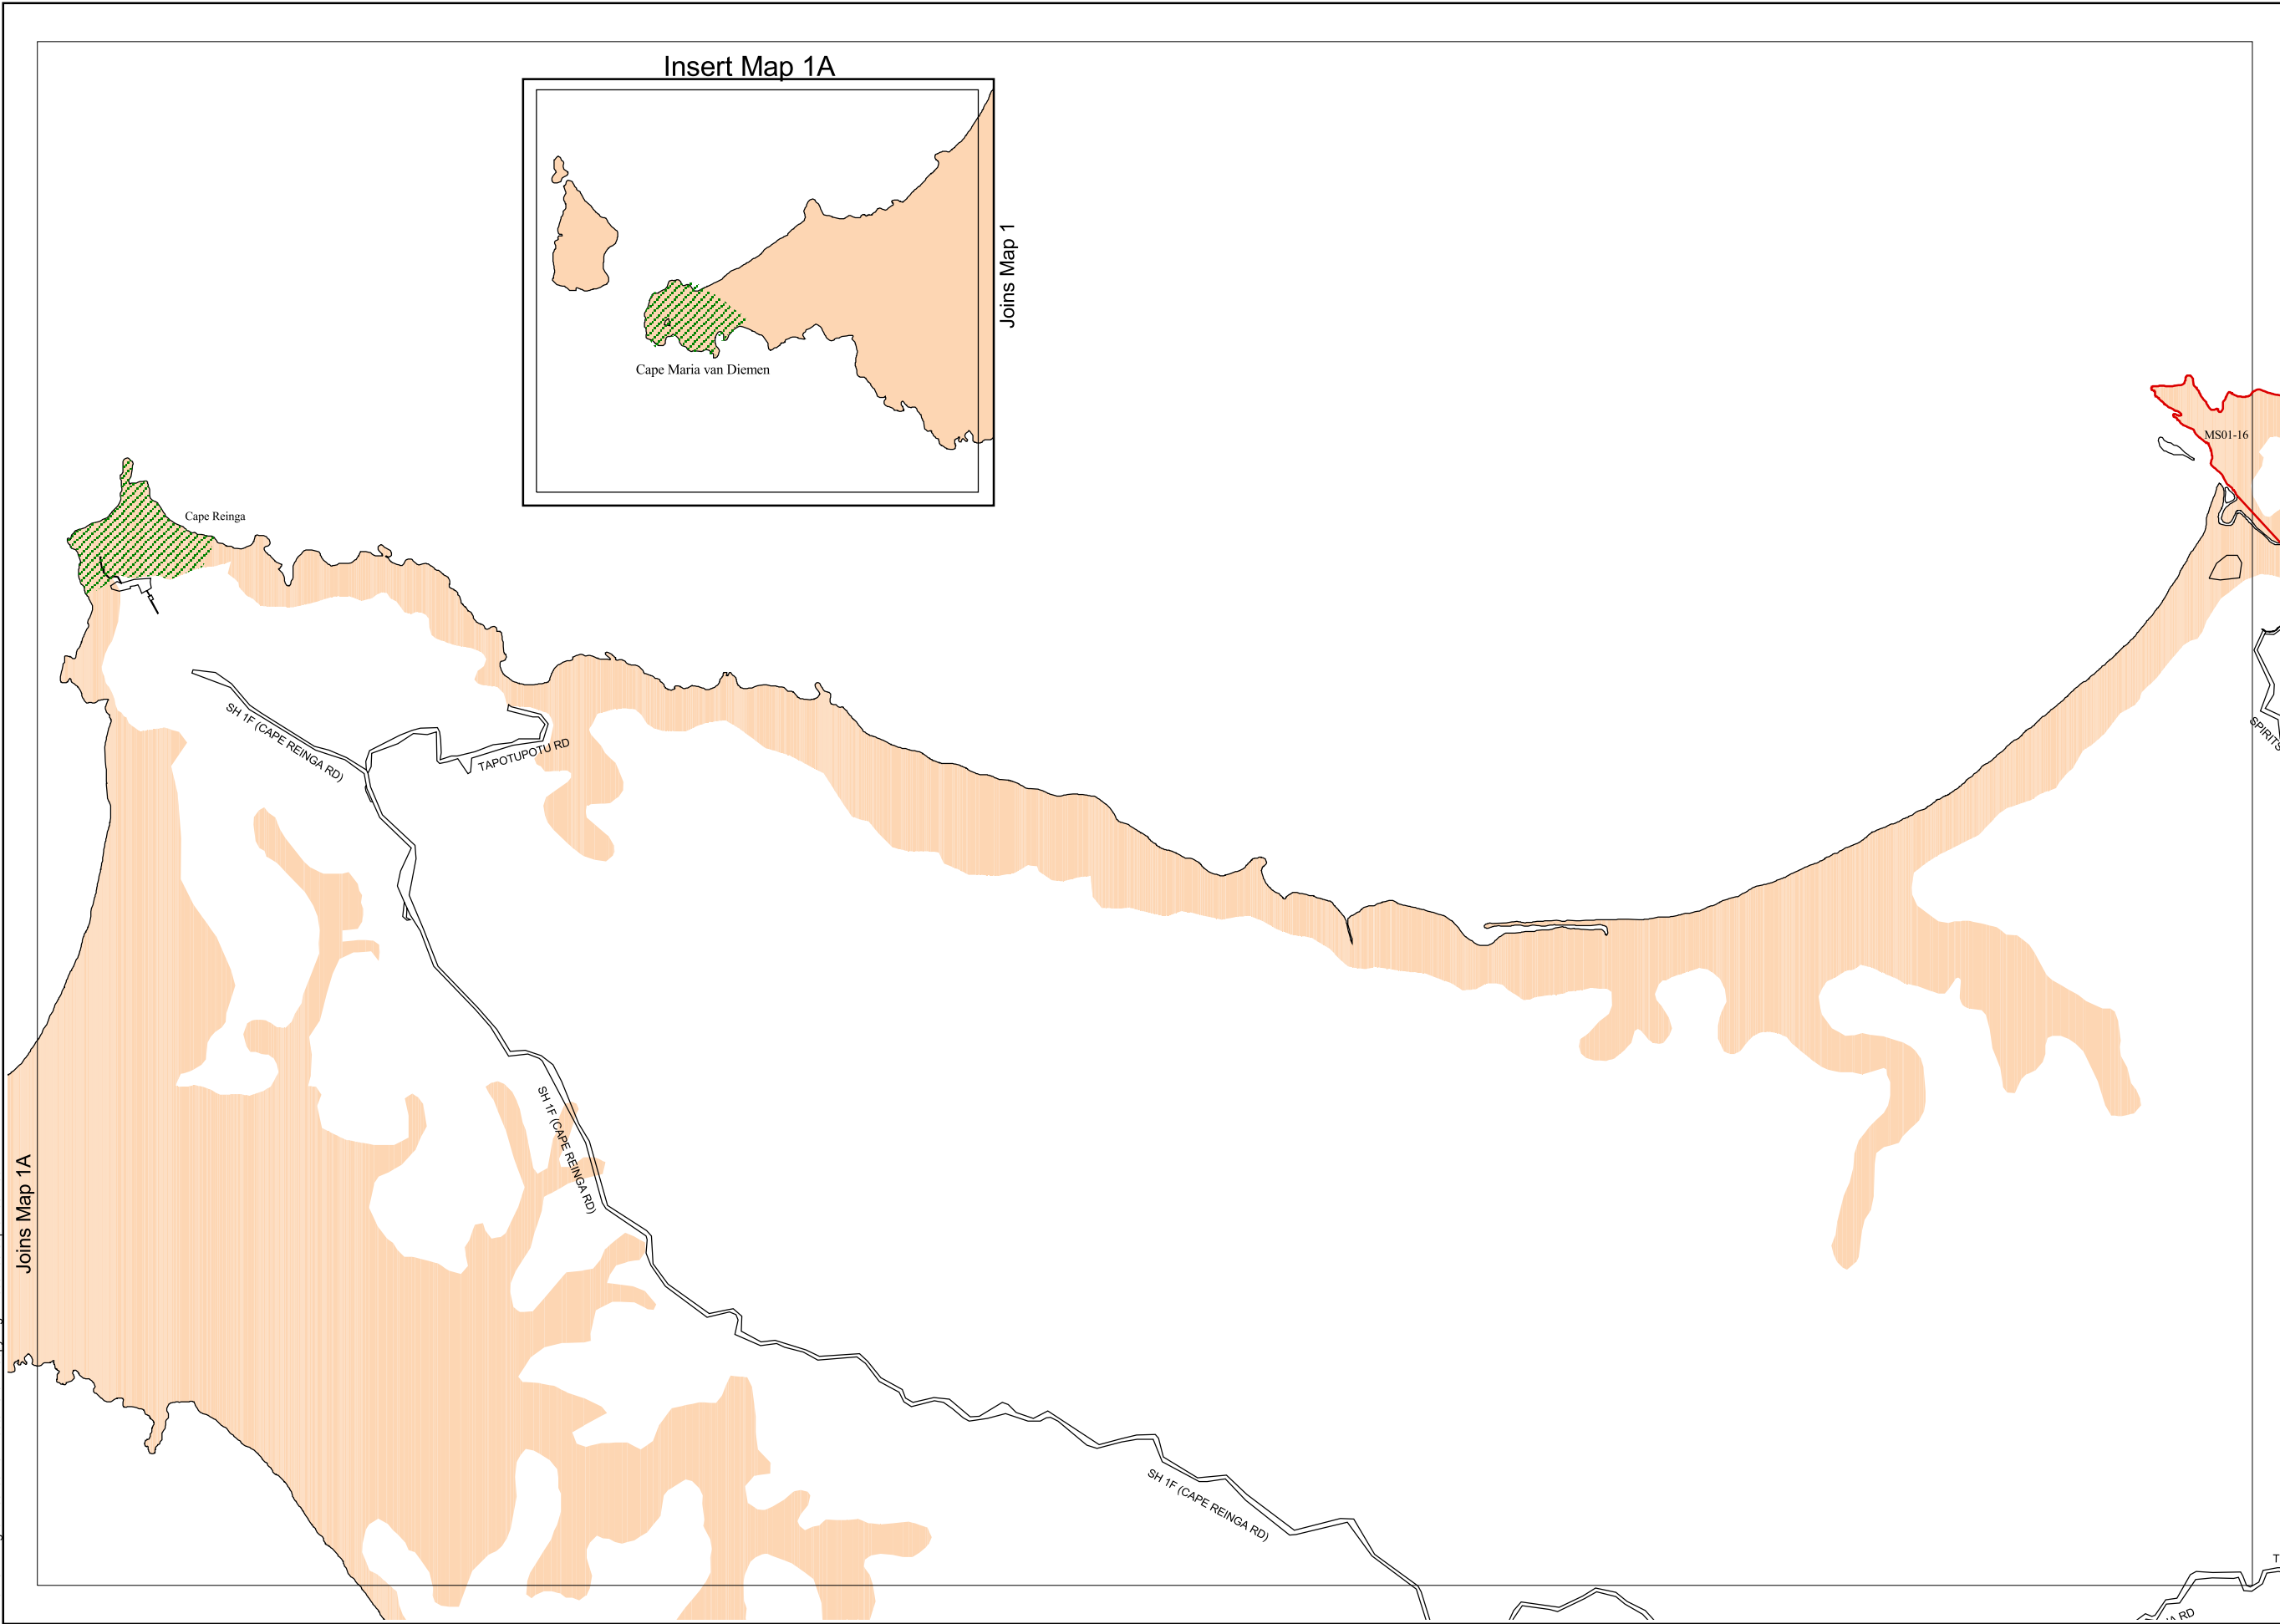

LINZs DCDB Digital Licence No AK35011 Crown Copyright Reserved September 2007

Joins Map 1A

Joins Map 1

- Resource**
-  Outstanding Landscape
 -  Outstanding Landscape Feature
 -  Site of Cultural Significance to Maori

Map Index

Map 1

Far North District Plan - Resource Maps

0 1 2 3 Km

Scale 1:50,000

DISCLAIMER

Considerable care has been taken to avoid errors and omissions, and the latest information has been included in these District Plan maps. However, even with the greatest care inaccuracies may occur and therefore the Far North District Council cannot accept any responsibility for such errors and omissions.