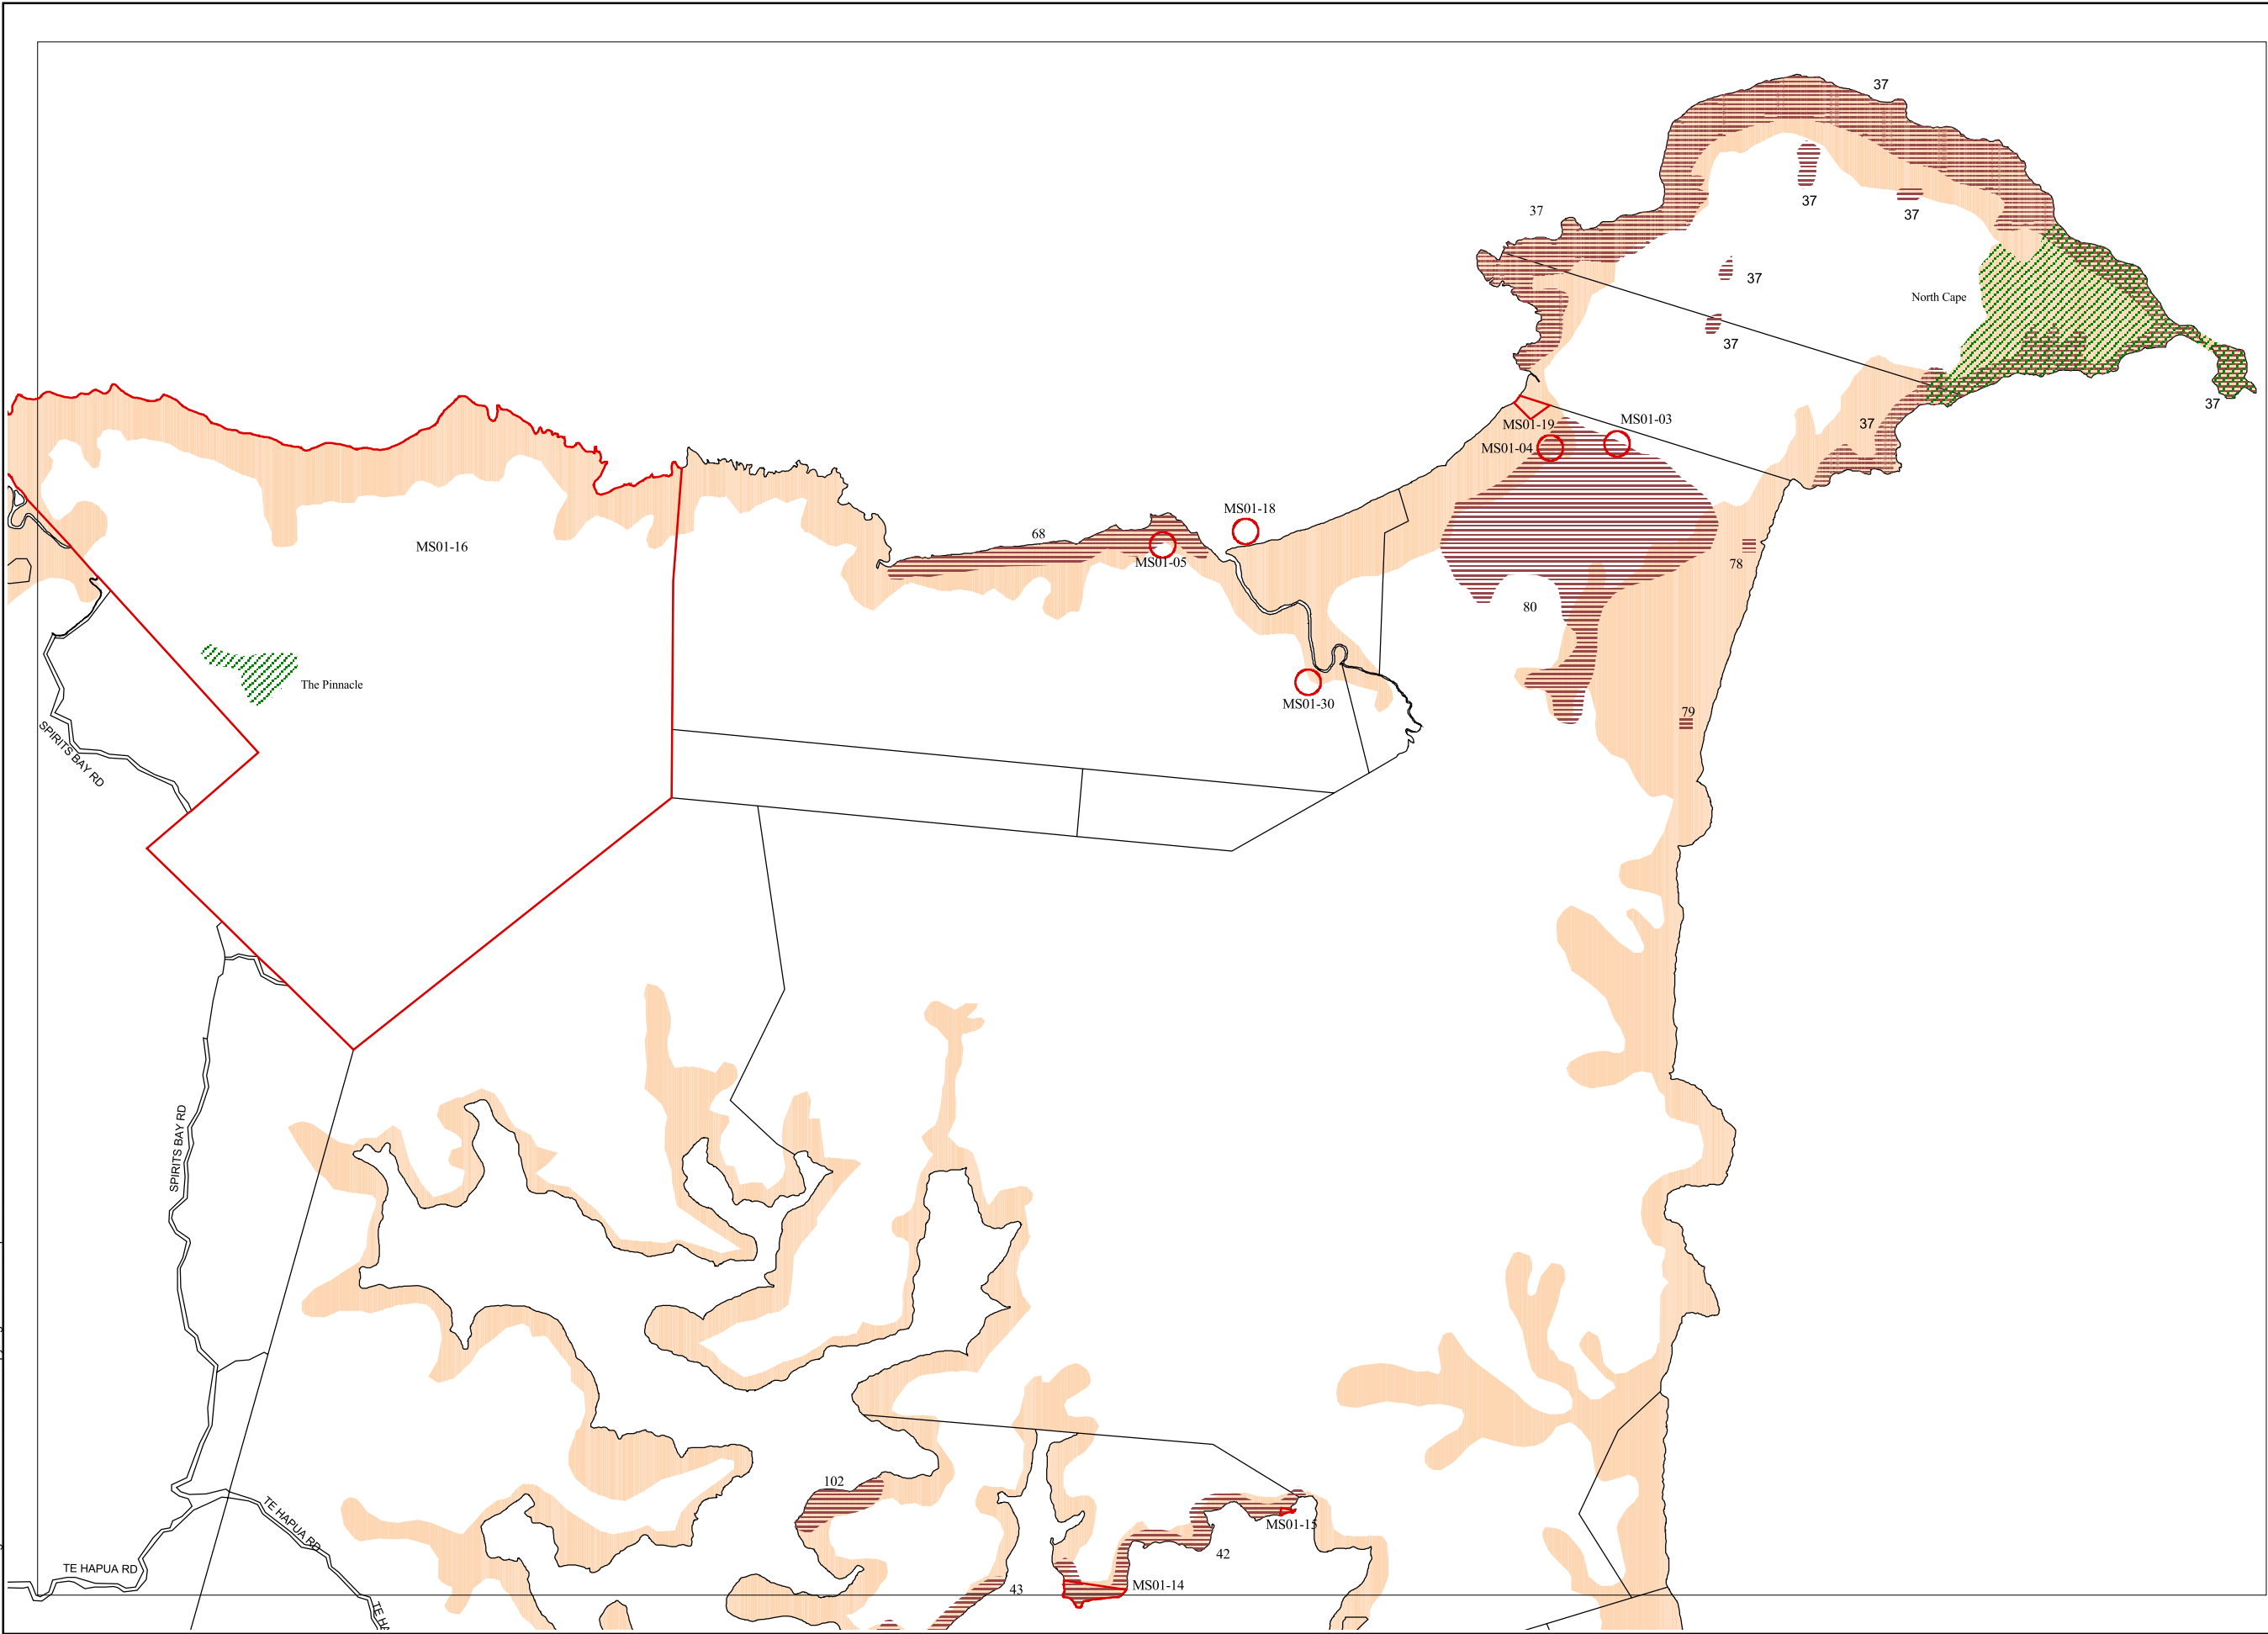

LNZs DCDB Digital Licence No AK35011 Crown Copyright Reserved September 2007

- Resource**
- Outstanding Landscape
  - Outstanding Landscape Feature
  - Outstanding Natural Feature
  - Site of Cultural Significance to Maori

Map Index

# Map 2

**DISCLAIMER**  
 Considerable care has been taken to avoid errors and omissions, and the latest information has been included in these District Plan maps. However, even with the greatest care inaccuracies may occur and therefore the Far North District Council cannot accept any responsibility for such errors and omissions.