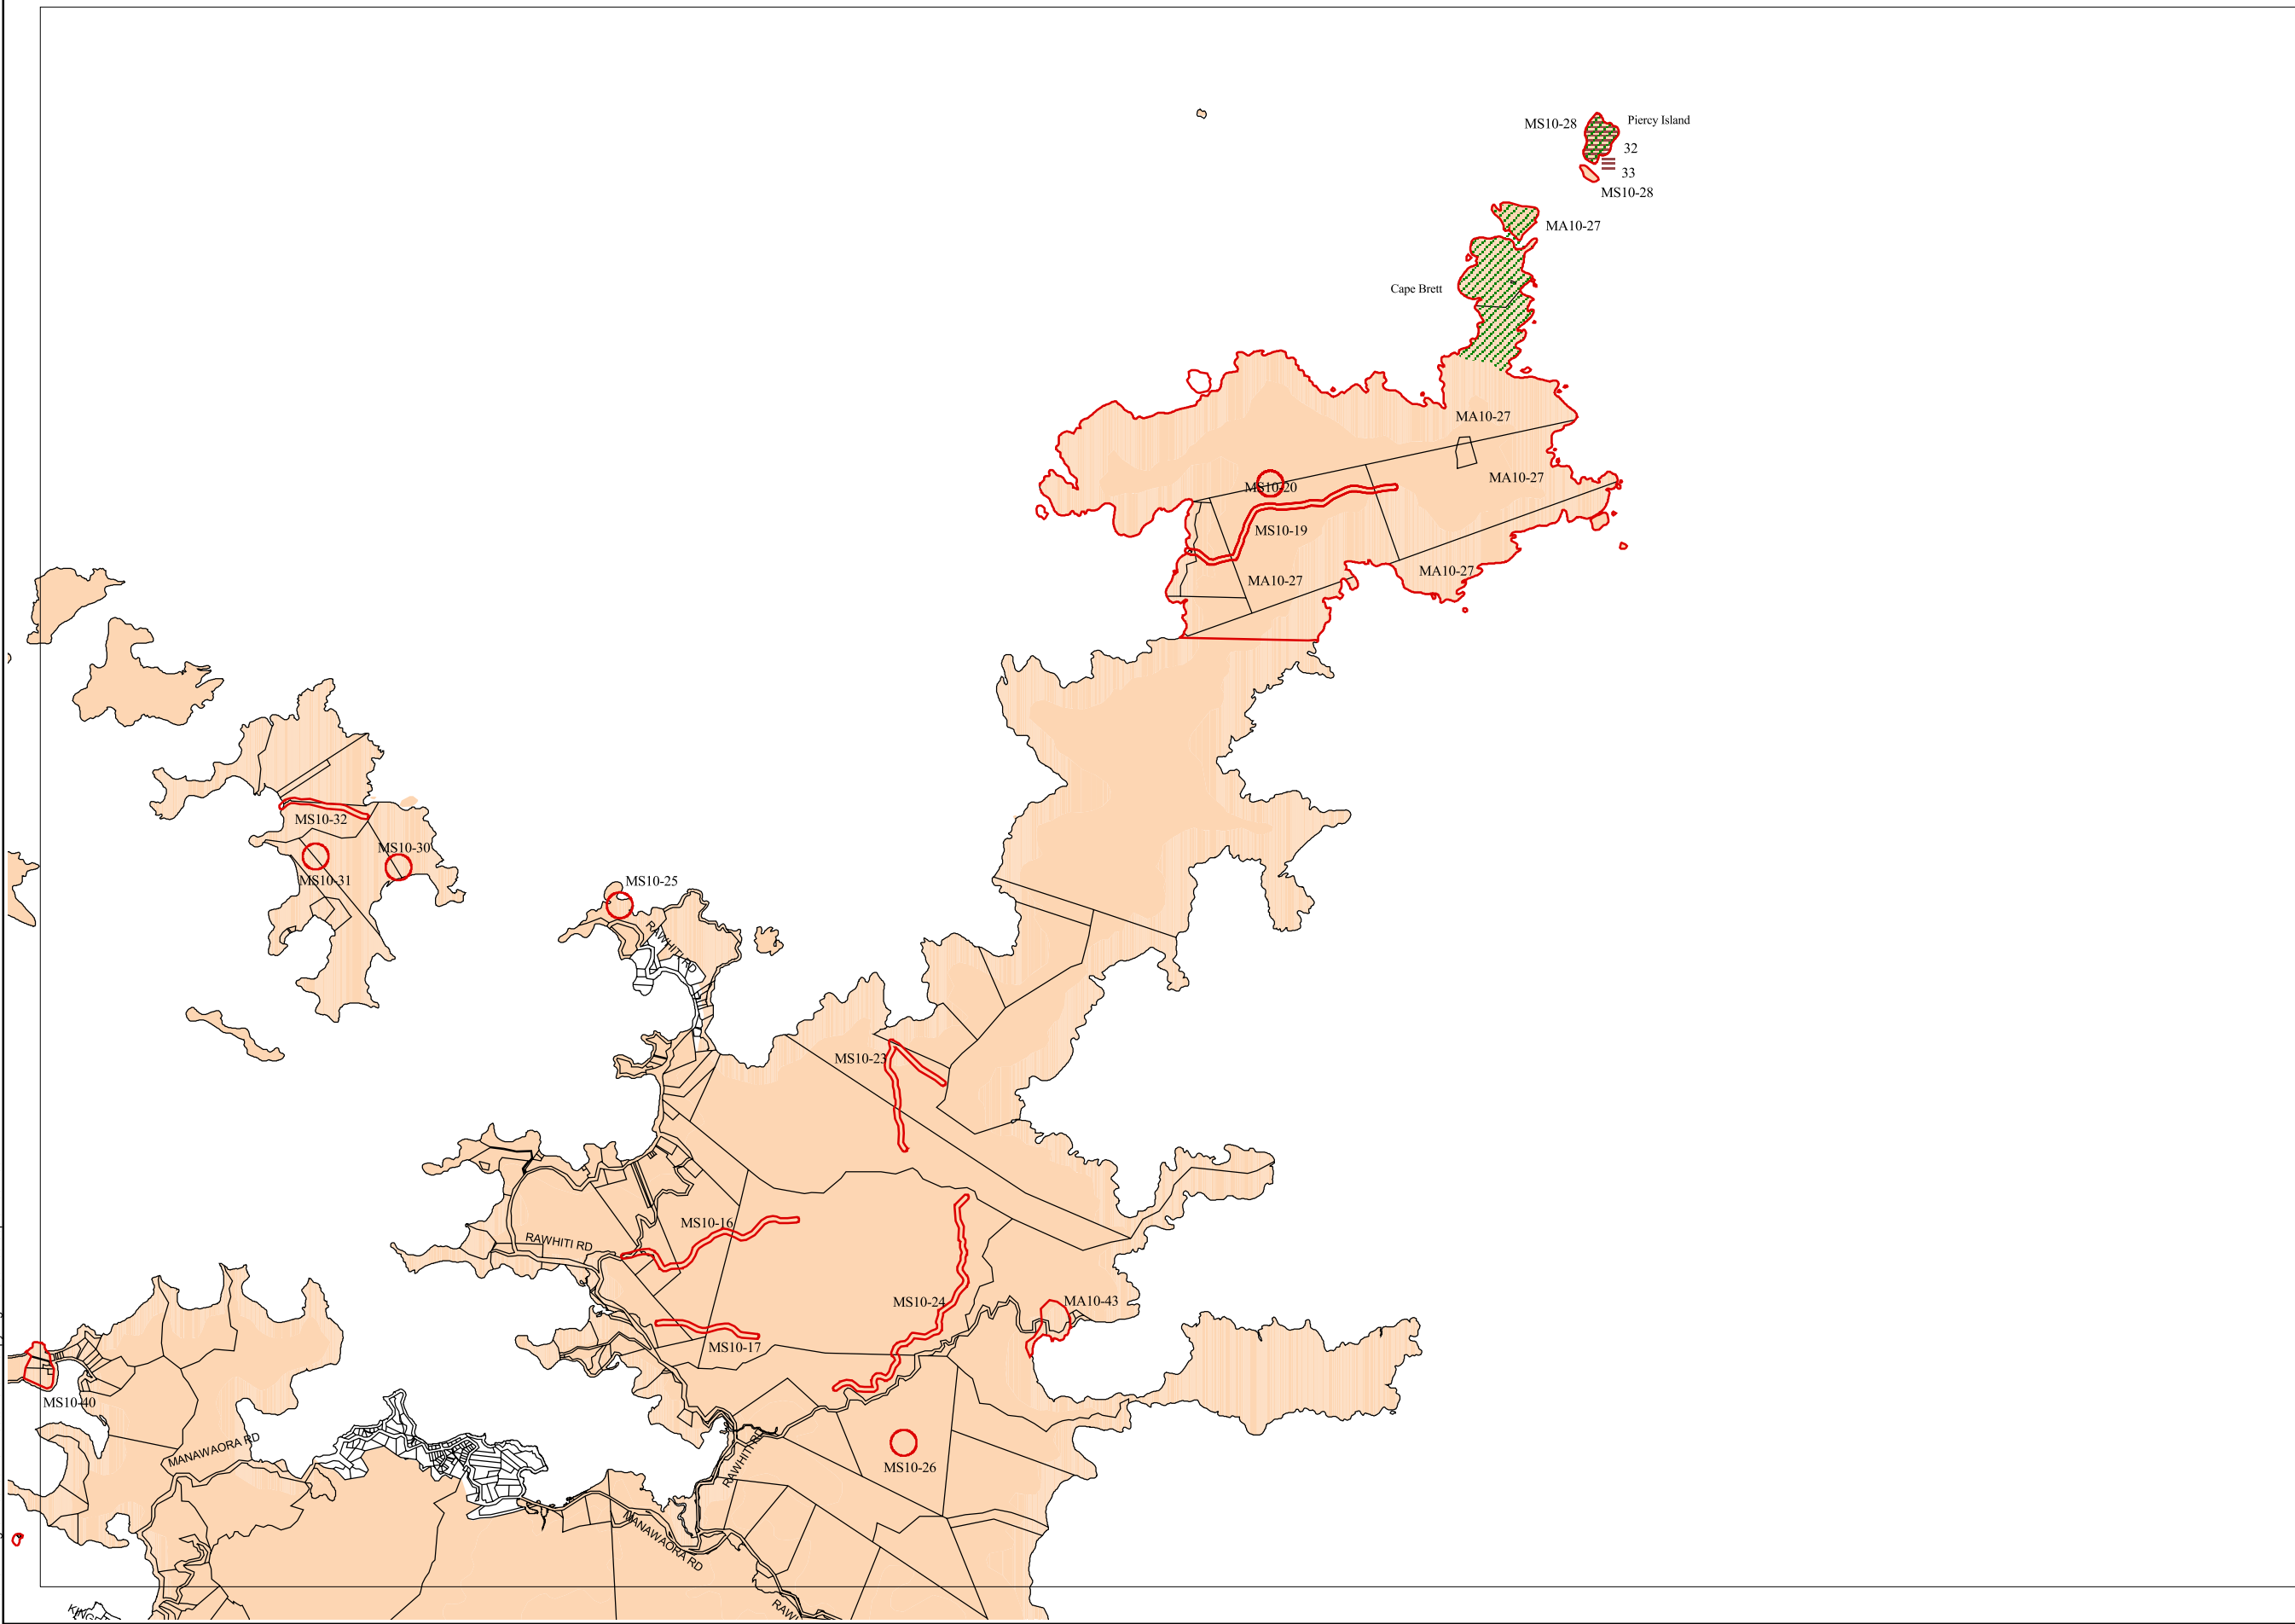

LINZs DCDB Digital Licence No AK35011 Crown Copyright Reserved September 2007

- Resource**
- Outstanding Landscape
 - Outstanding Landscape Feature
 - Outstanding Natural Feature
 - Site of Cultural Significance to Maori

22	23	
28	29	30
35	36	37

Map Index

Map 30

Far North District Plan - Resource Maps

0 1 2 3 Km

Scale 1:50,000

DISCLAIMER

Considerable care has been taken to avoid errors and omissions, and the latest information has been included in these District Plan maps. However, even with the greatest care inaccuracies may occur and therefore the Far North District Council cannot accept any responsibility for such errors and omissions.