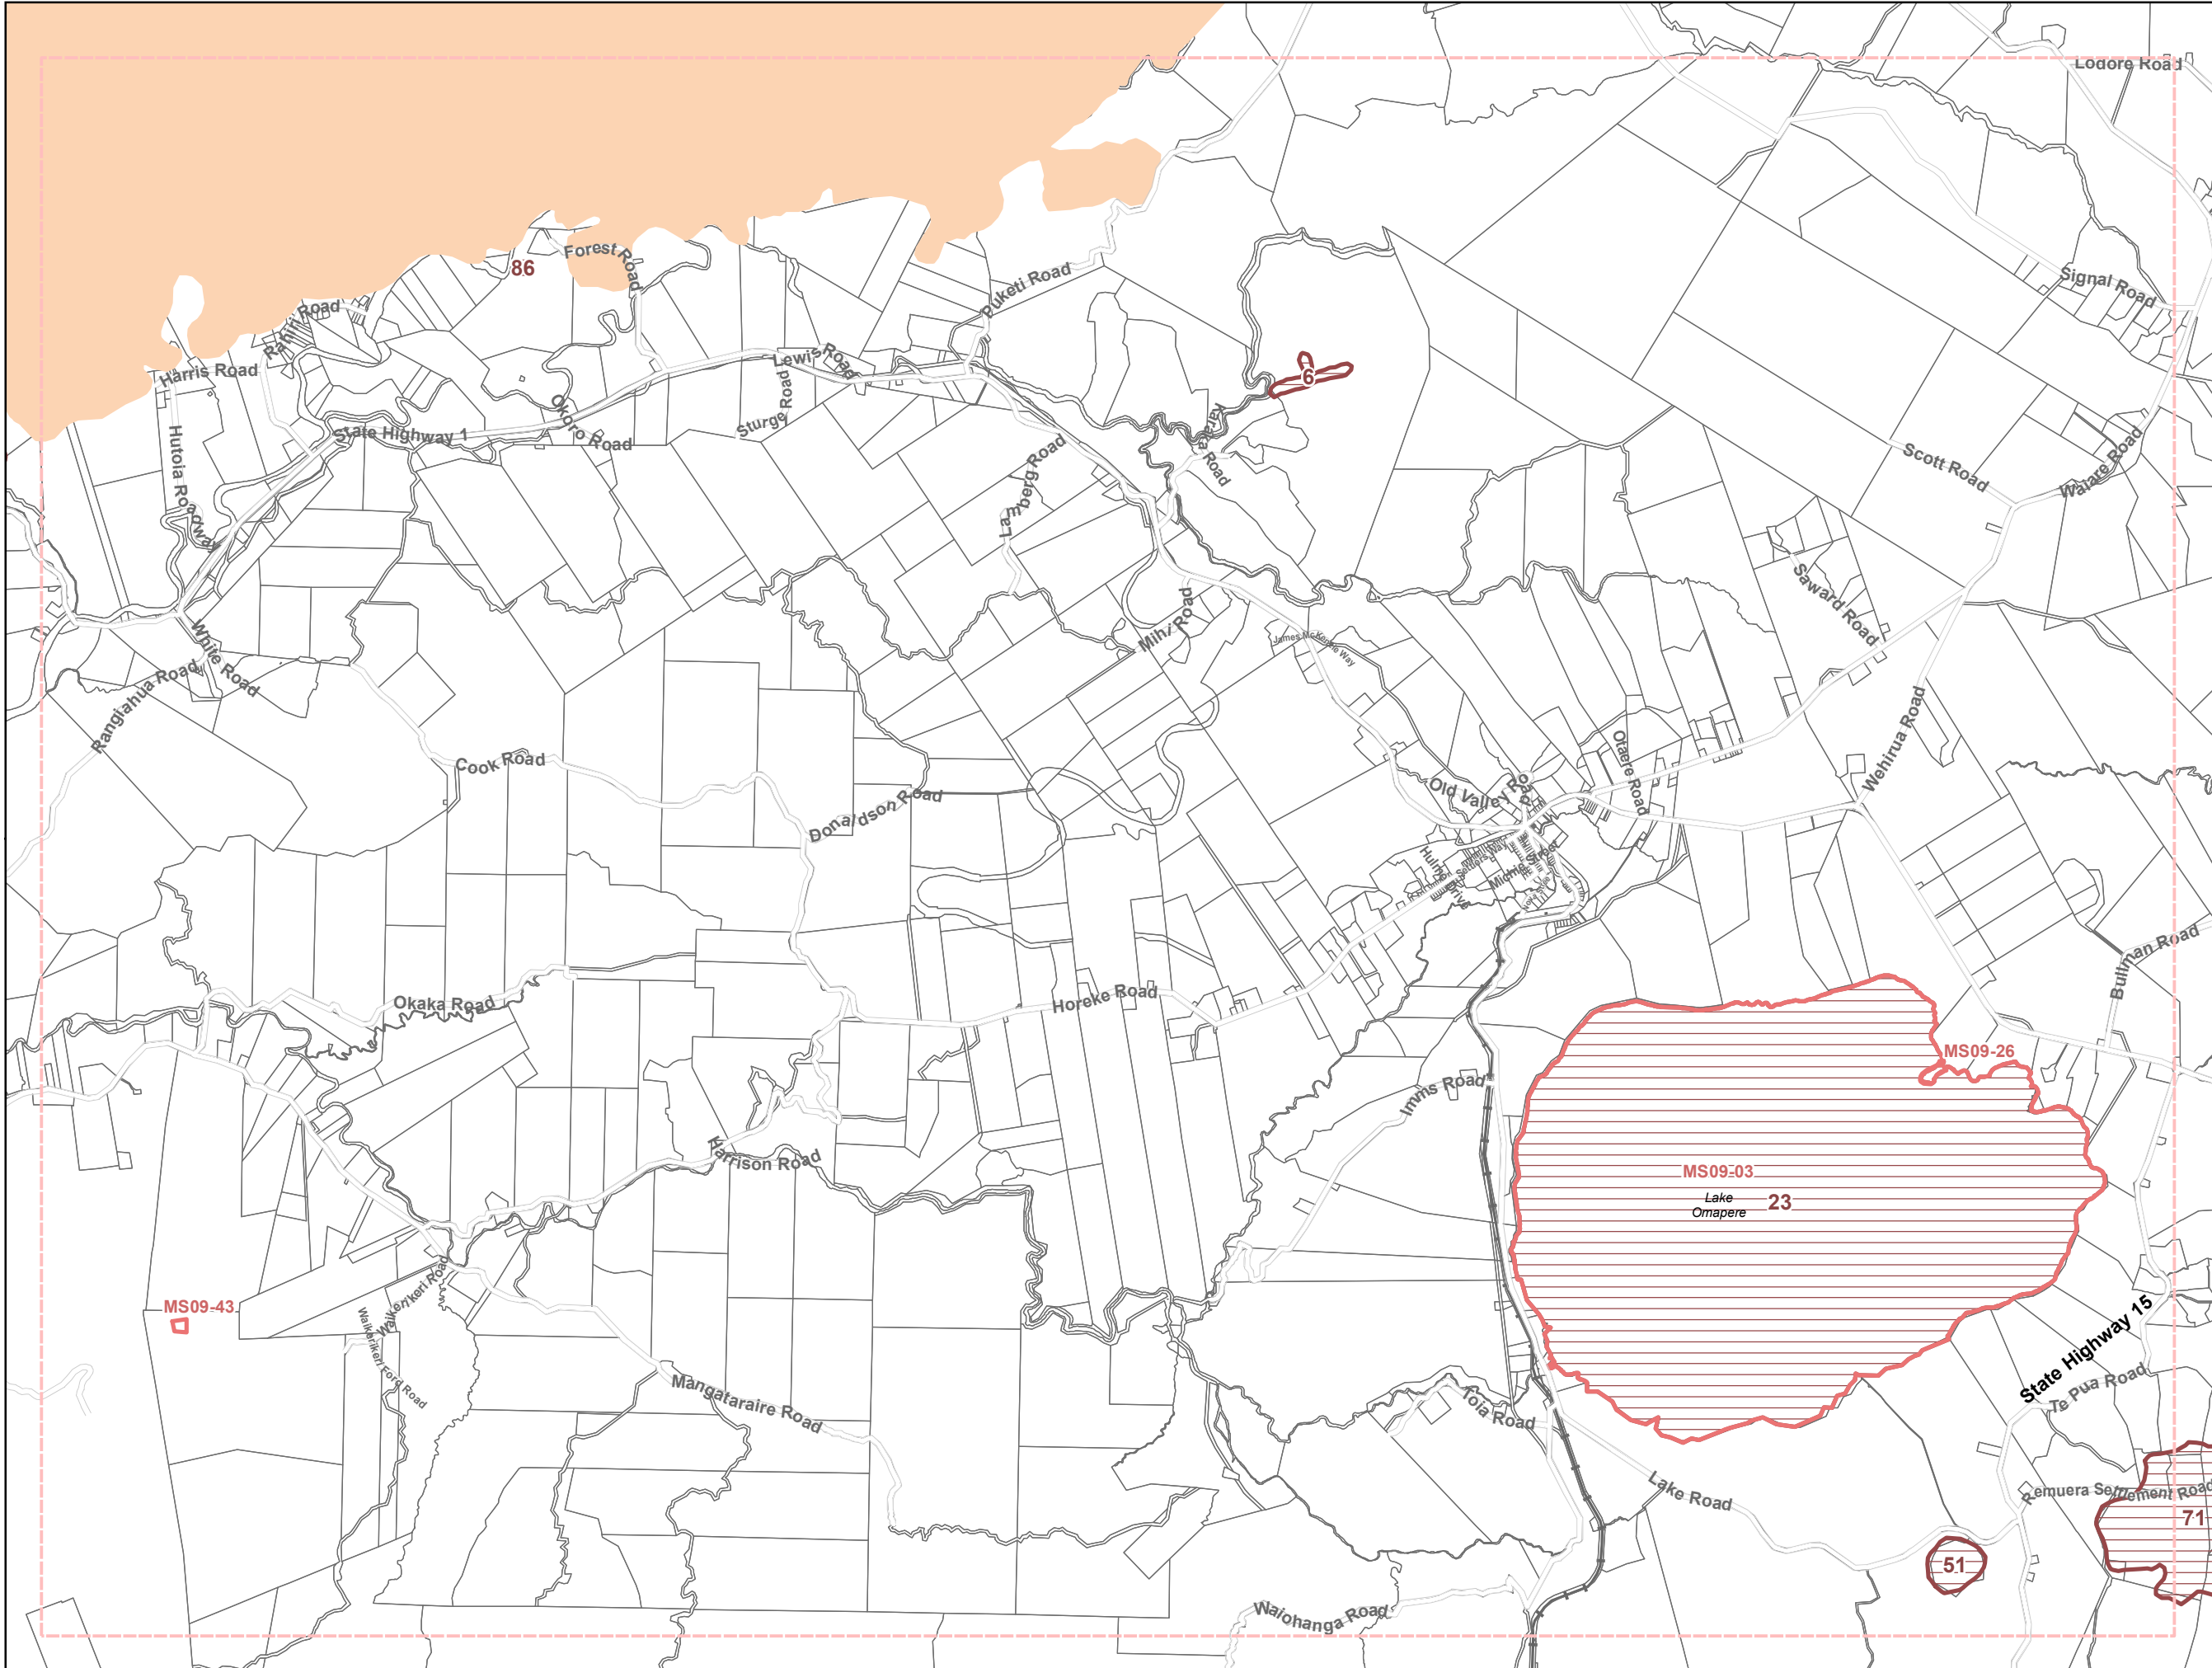

Scale 1:50000
Date: 31/10/2017
Document Name: DP_Resource34_Nov17

- Site of Cultural Significance to Maori
- Outstanding Landscape
- Outstanding Natural Feature
- Parcel Boundary
- Road
- District Boundary
- Railway

Map Index

Note:
Roads carry the same zoning as the adjoining land.
If the boundary between zones follows a road,
the zone boundary is located on the centerline
of the formed road, or where unformed,
the centerline of the legal road.

Disclaimer:
Considerable care has been taken to avoid errors and
omissions, and the latest information has been included
in these District plan maps.
However, even with the greatest care inaccuracies may
occur and therefore the Far North District Council cannot
accept any responsibility for such errors and omissions.