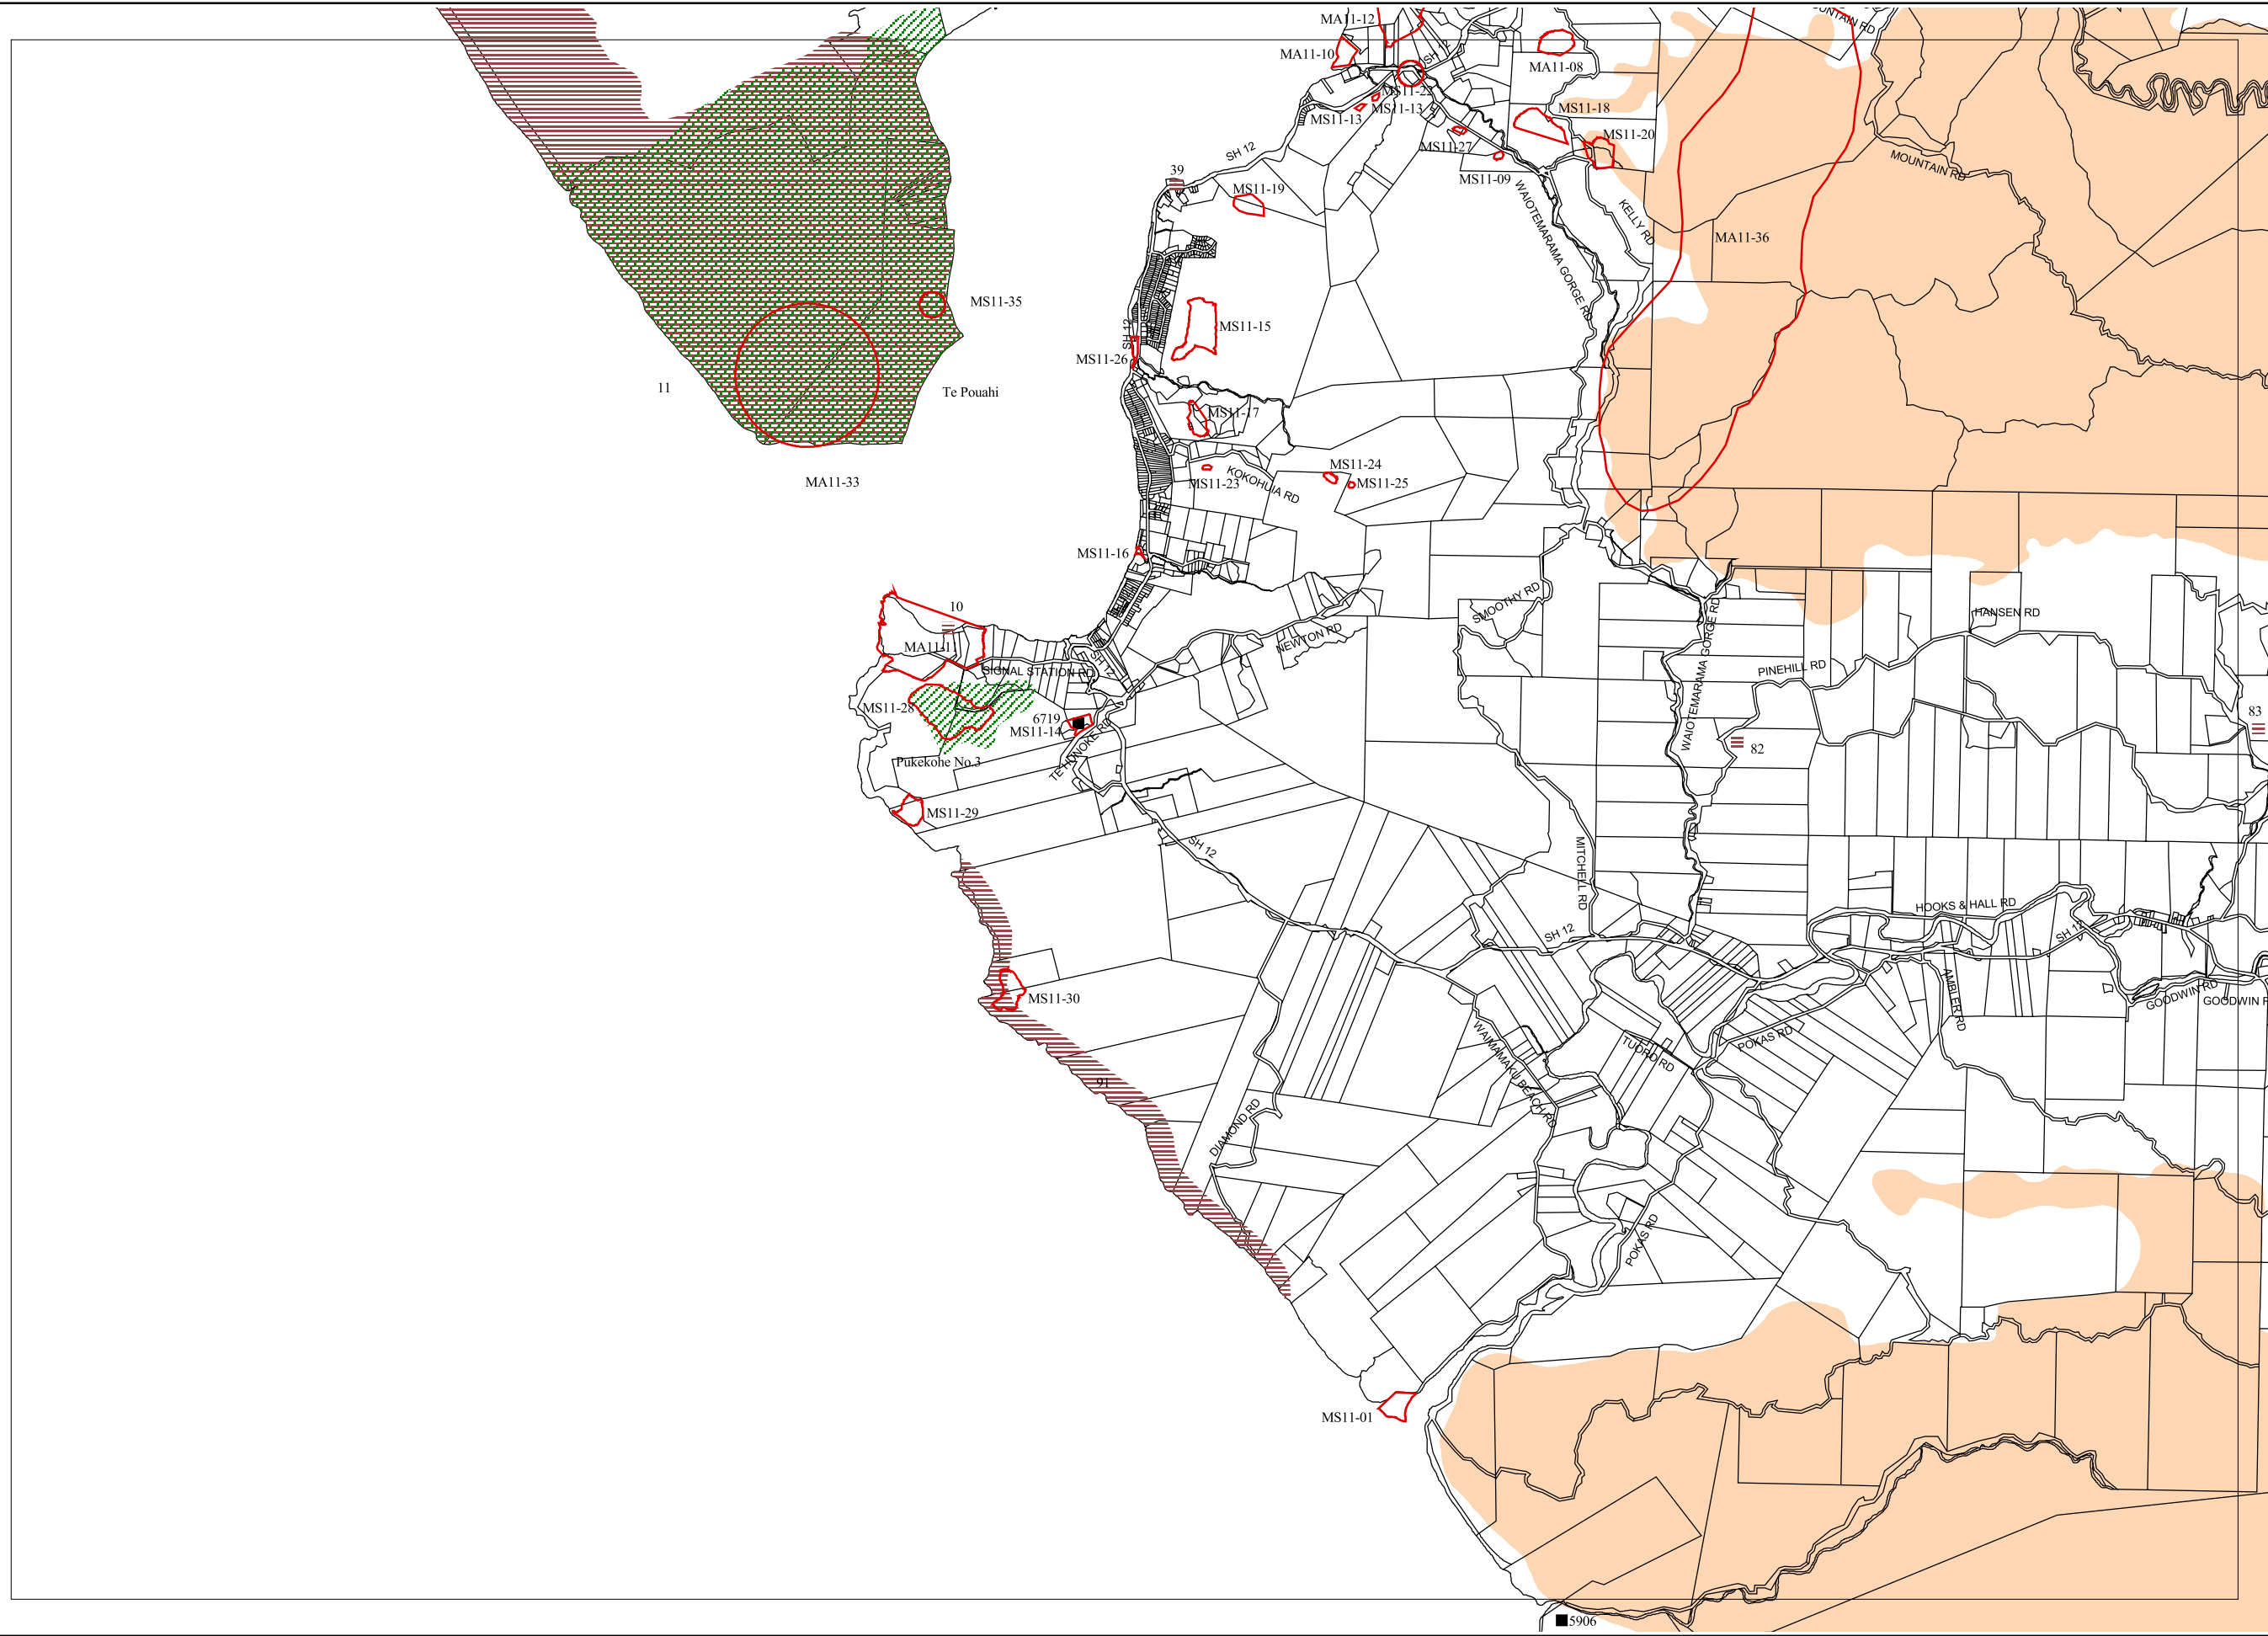

LINZs DCDB Digital Licence No AK3501. Crown Copyright Reserved September 2007

- Resource**
- Outstanding Landscape
  - Outstanding Landscape Feature
  - Outstanding Natural Feature
  - Site of Cultural Significance to Maori
  - Registered Archaeological Site

Map Index

**Map 44**

# Far North District Plan - Resource Maps

Scale 1:50,000

**DISCLAIMER**

Considerable care has been taken to avoid errors and omissions, and the latest information has been included in these District Plan maps. However, even with the greatest care inaccuracies may occur and therefore the Far North District Council cannot accept any responsibility for such errors and omissions.