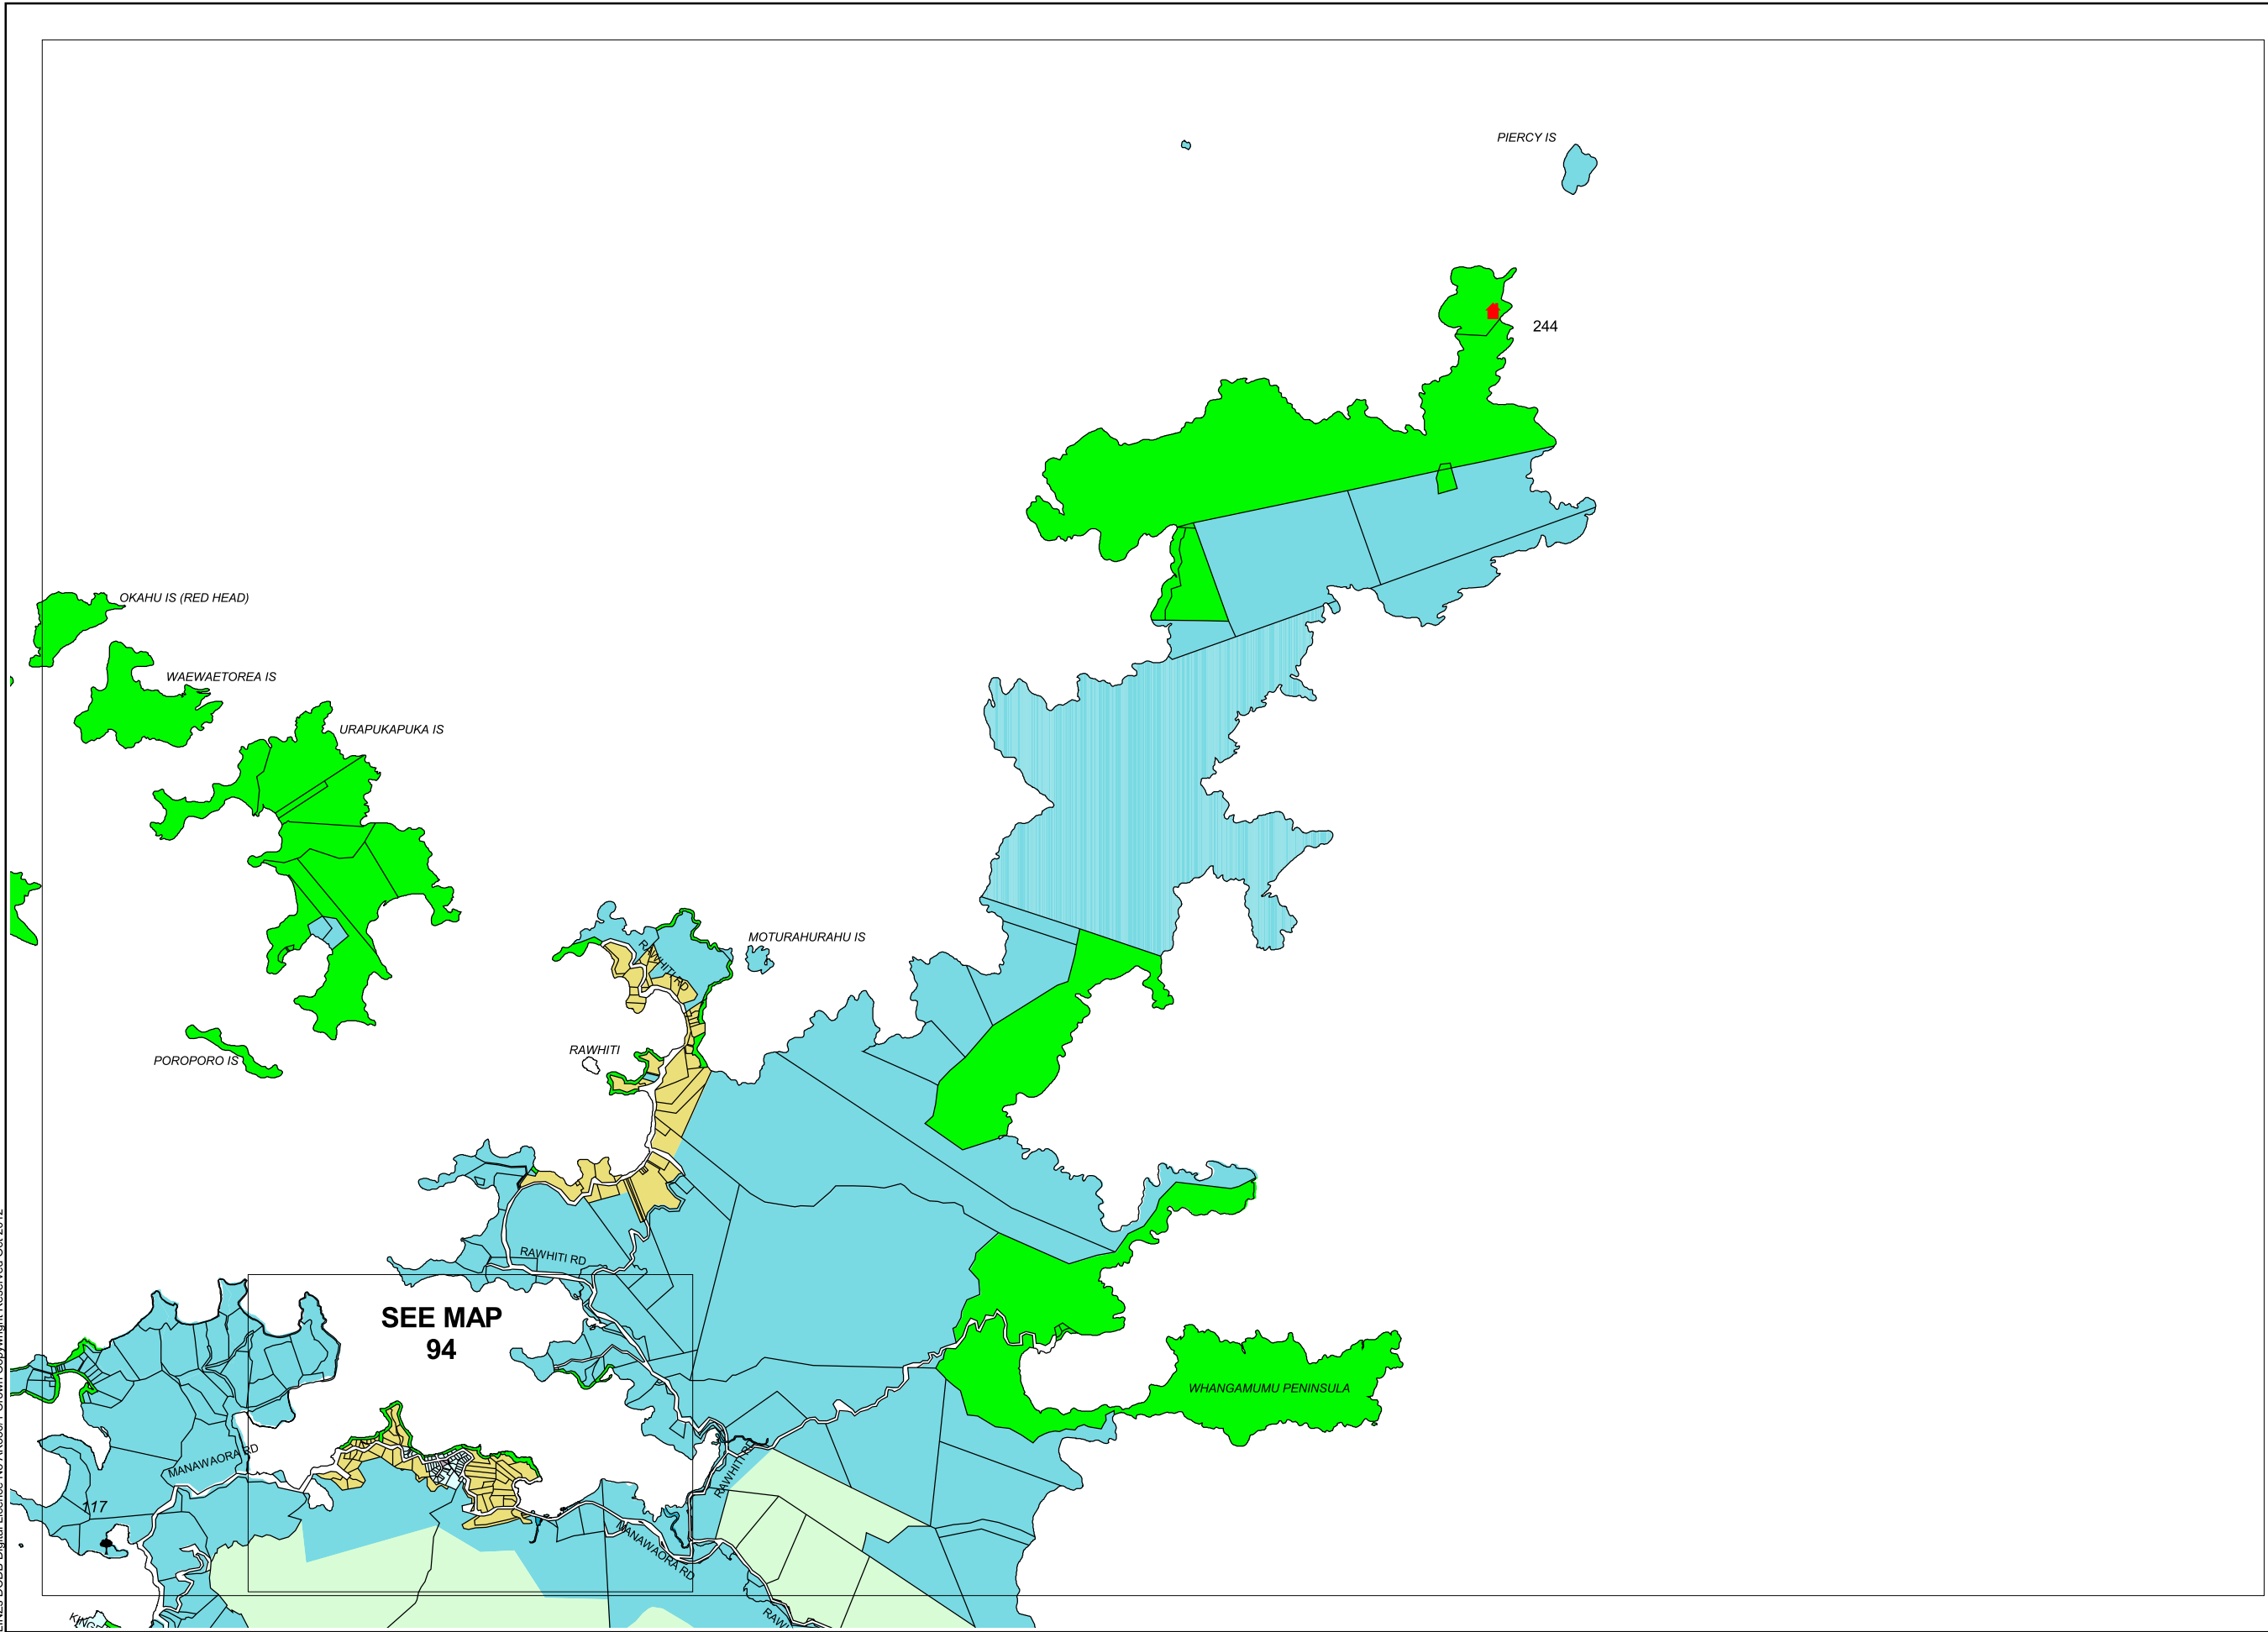

LINZs DCDB Digital Licence No AK35011 Crown Copyright Reserved Oct. 2012

- Zone**
- Conservation
 - Coastal Living
 - Coastal Residential
 - General Coastal
 - Lakes and Rivers
 - Recreational Activities
 - Rural Production
 - Road
 - Coastal Marine
 - Notable Tree

Note :-
Roads carry the same zoning as the adjoining land. If a boundary between zones follows a road, the zone boundary is located on the centreline of the formed road, or where unformed, the centreline of the legal road

22	23	
28	29	30
35	36	37

Map Index

Map 30

Far North District Plan - Zone Maps

DISCLAIMER
Considerable care has been taken to avoid errors and omissions, and the latest information has been included in these District Plan maps. However, even with the greatest care inaccuracies may occur and therefore the Far North District Council cannot accept any responsibility for such errors and omissions.