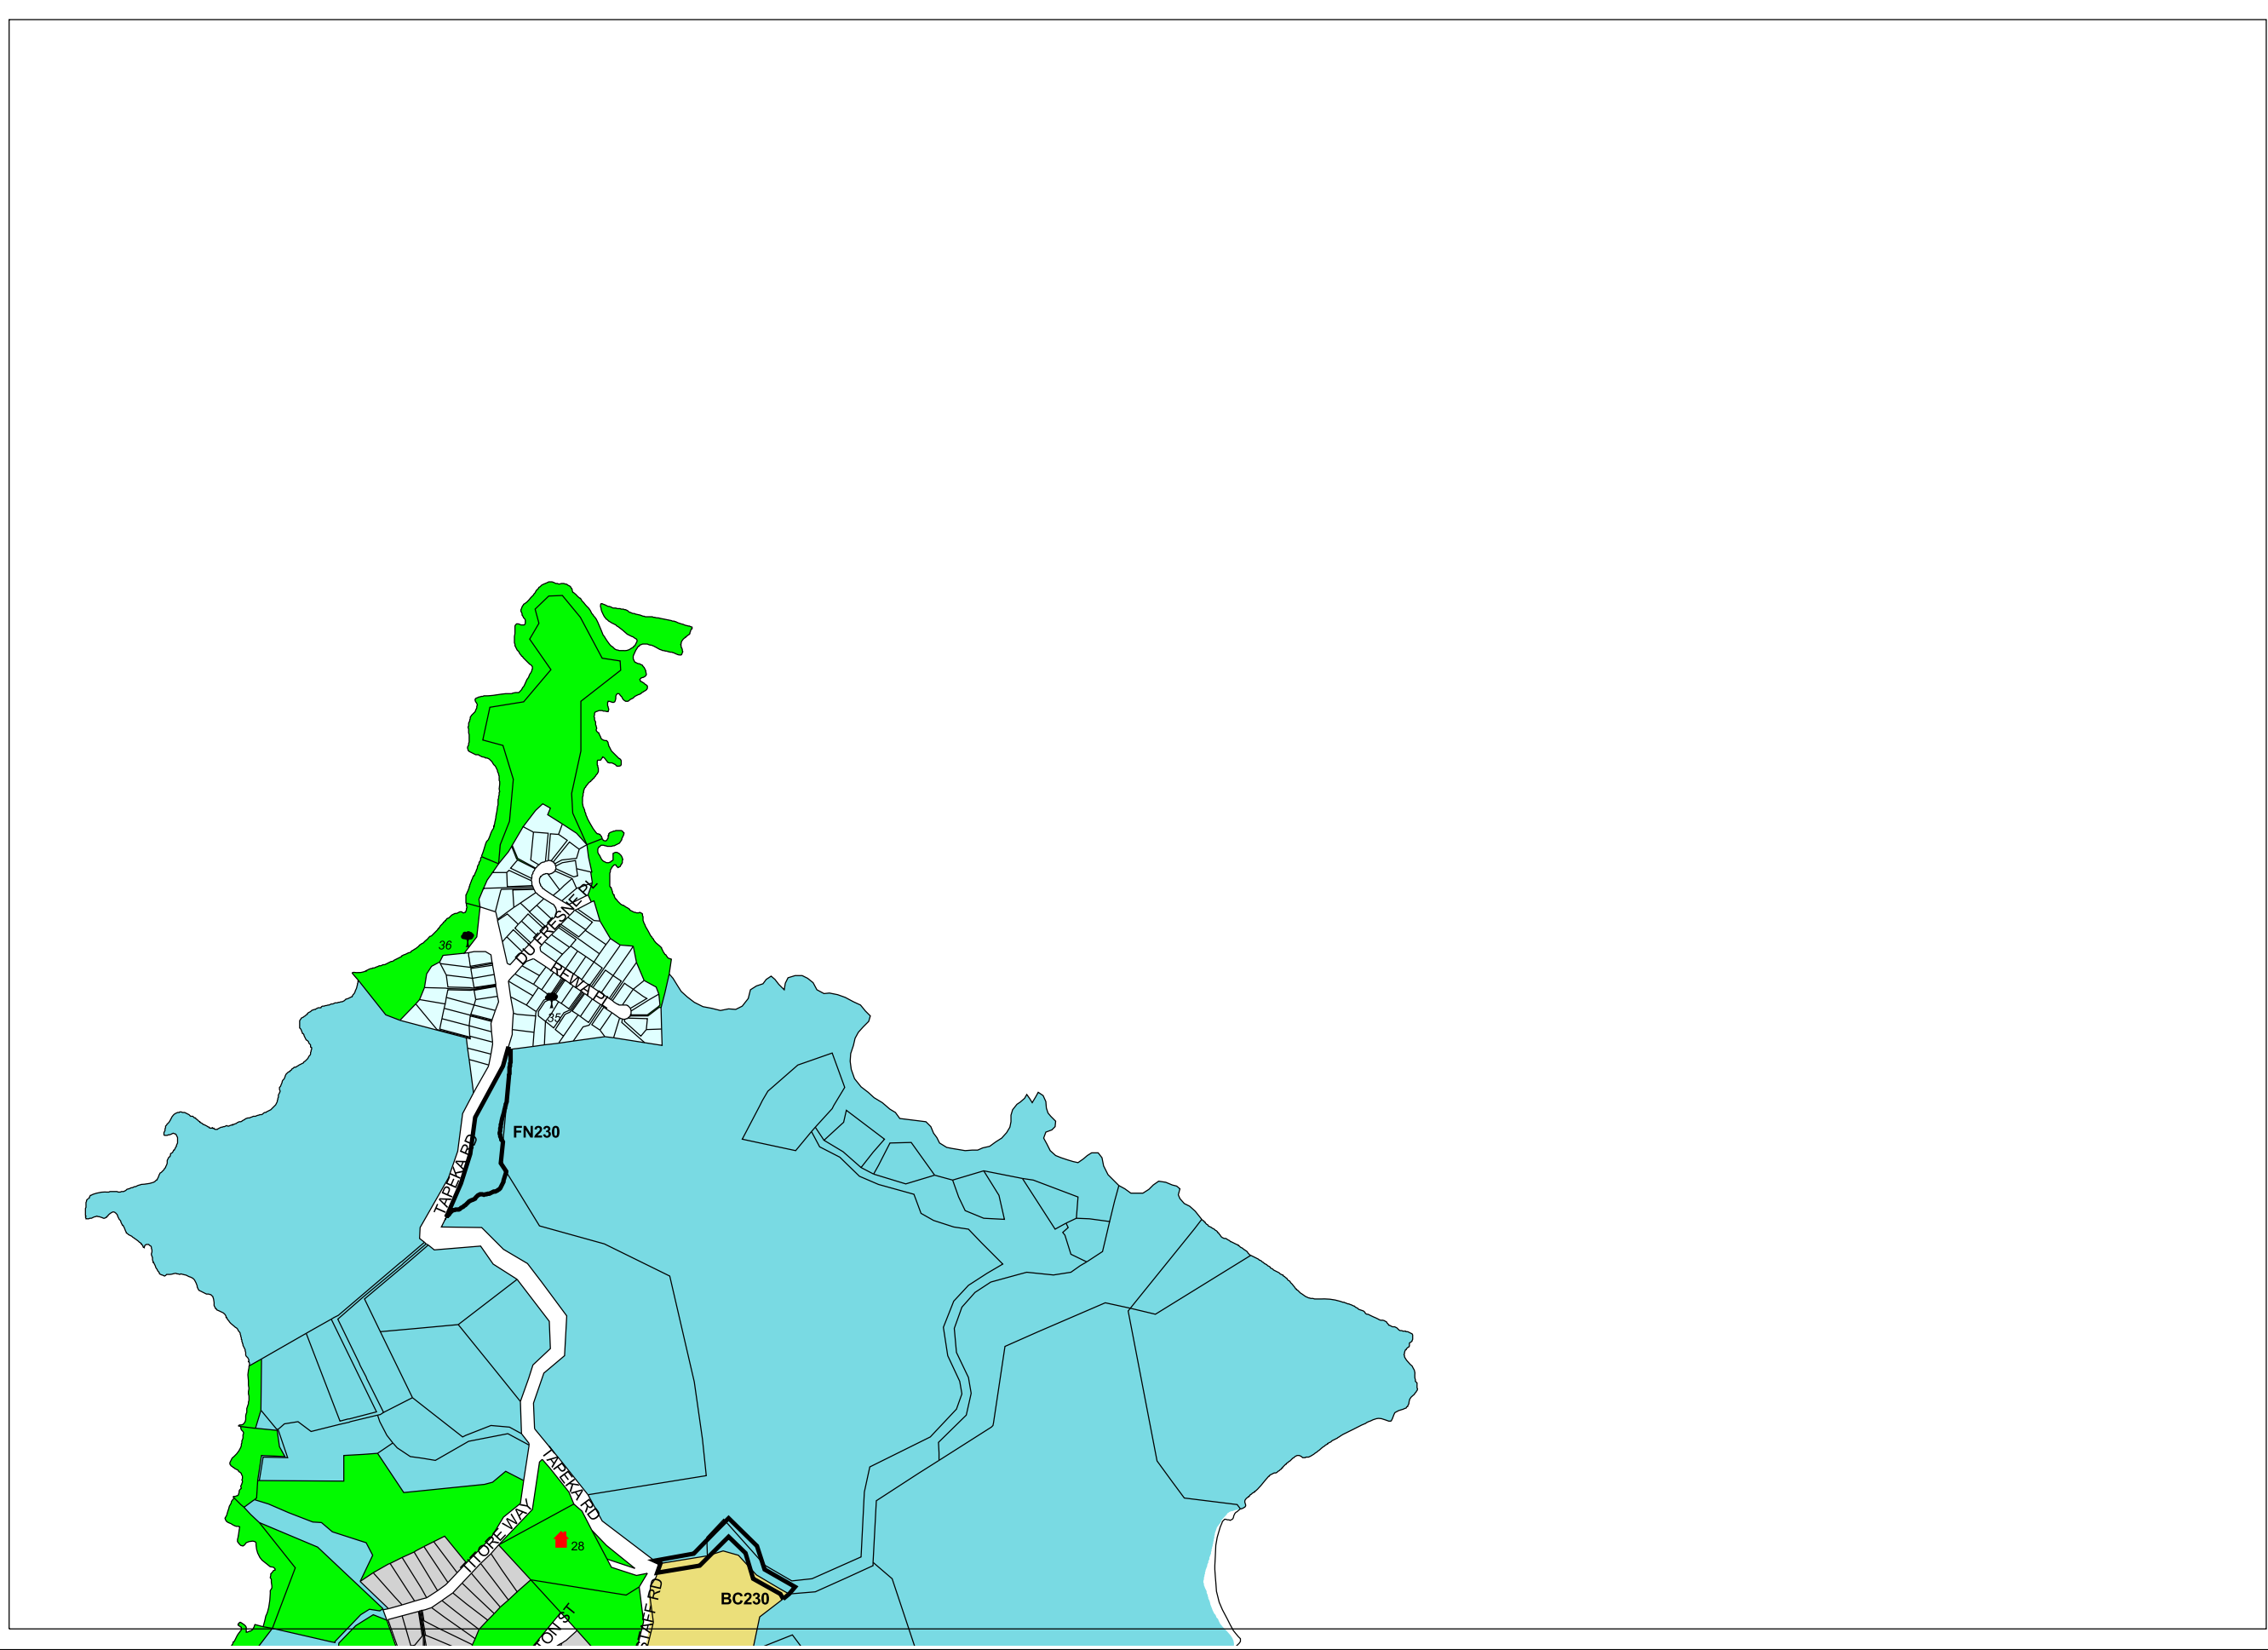

LINZs DCDB Digital Licence No AK350/1 Crown Copyright Reserved Feb 2012

- Zone**
- Conservation
  - Coastal Living
  - Coastal Residential
  - General Coastal
  - Russell Township
  - Road
  - Coastal Marine
  - Designations
  - Historic Site
  - Notable Tree

Note :-  
Roads carry the same zoning as the adjoining land. If a boundary between zones follows a road, the zone boundary is located on the centreline of the formed road, or where unformed, the centreline of the legal road

Map Index  
**Map 88**  
**TAPEKA**

# Far North District Plan - Zone Maps

**DISCLAIMER**

Considerable care has been taken to avoid errors and omissions, and the latest information has been included in these District Plan maps. However, even with the greatest care inaccuracies may occur and therefore the Far North District Council cannot accept any responsibility for such errors and omissions.